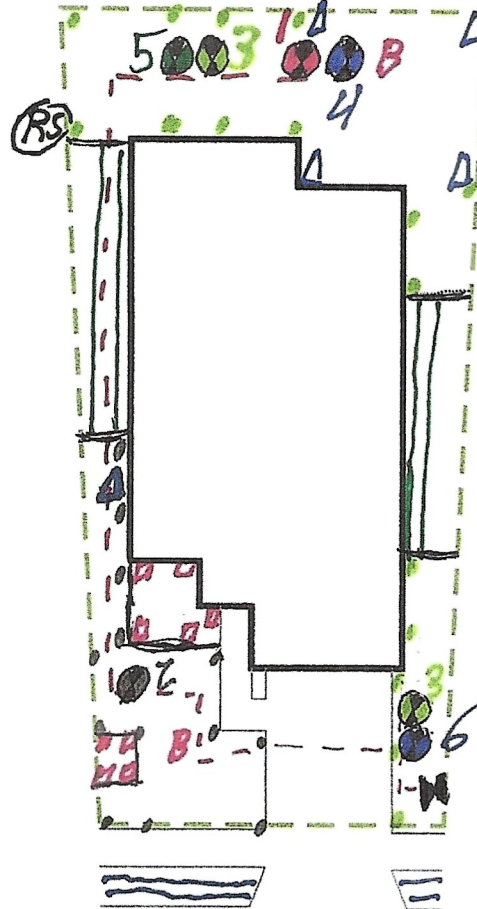

Recommended Run Times (minutes)

- Spray – Shrub 12
- Spray – Lawn 25
- Rotor – Lawn 45
- Drip – Lawn 45

Recommended Monthly Cycles

(Water Days)

- January 3
- February 3
- March 4
- April 4
- May 7
- June 9
- July 11
- August 11
- September 9
- October 6
- November 4
- December 3

Legend

- ⊗ Backflow
- △ Controller
- ⊗ Control Valve
- Spray - Shrub
- Spray - Lawn
- ▽ Rotor - Lawn
- B Bubbler
- Drip Tubing
- - - Main Line

COMPLETION ITEMS PROVIDED

- The manufacturer's manual for the controller.
- A seasonal watering schedule.
- A list of components that require maintenance and the recommended frequency of maintenance.
- A permanent sticker has been attached to the controller indicating the warranty period for the irrigation system and contact information.
- The corrected or re-drawn design plans indicating the actual installation and components of the system.
- Location and operation of the isolation valve.