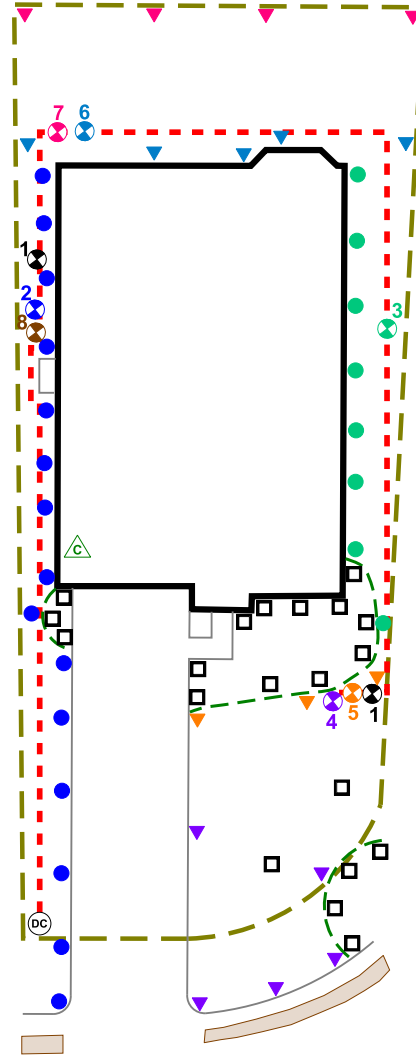

Recommended Run Times (minutes)

- Spray – Shrub 12
- Spray – Lawn 25
- Rotor – Lawn 45
- Drip – Lawn 45

Recommended Monthly Cycles

- (Water Days)
- January 3
 - February 3
 - March 4
 - April 4
 - May 7
 - June 9
 - July 11
 - August 11
 - September 9
 - October 6
 - November 4
 - December 3

Recommended Maintenance

- Backflow – Test Annually
- Filter – Check Annually for debris
- Heads – Run system monthly checking for leaks or broken heads
- Valve Covers – Trim grass to keep exposed
- Controller – Seasonal update programming
- Winter – Run system briefly every 2 weeks if system turned off

Legend

- ⊕ Backflow
- ⊗ Control Valve
- Spray - Shrub
- Spray - Lawn
- ▼ Rotor - Lawn
- Drip Tubing
- - - Main Line

COMPLETION ITEMS PROVIDED

- The manufacturer’s manual for the controller.
- A seasonal watering schedule.
- A list of components that require maintenance and the recommended frequency of maintenance.
- A permanent sticker has been attached to the controller indicating the warranty period for the irrigation system and contact information.
- The corrected or re-drawn design plans indicating the actual installation and components of the system.
- Location and operation of the isolation valve.

System Owner / Representative

Date

NOTE: ALL Piping shown is diagrammatic and NOT illustrating actual location.

SHEET: 1 of 1	SCALE: 1" = 20'	CHECKED BY: STUBBLEFIELD	DRAWN BY: STUBBLEFIELD	DATE: 2022 - 10 / 30	JOB NUMBER: 78645-SUN-8012	REVISIONS: COMPLETION: 08/16/24	PROJECT: 8012 SUNRISE RAVINE PASS LAGO VISTA, TX 78645 LOT 1, BLOCK F TESSERA ON LAKE TRAVIS, PHASE 3B	SHEET DESCRIPTION: IRRIGATION PLAN 	COMPANY: BEST OF TEXAS LANDSCAPES LIBERTY HILL, TEXAS 78642 (512) 260-1430 www.bestoftexaslandscapes.com
------------------	--------------------	-----------------------------	---------------------------	-------------------------	-------------------------------	---------------------------------------	--	---	--