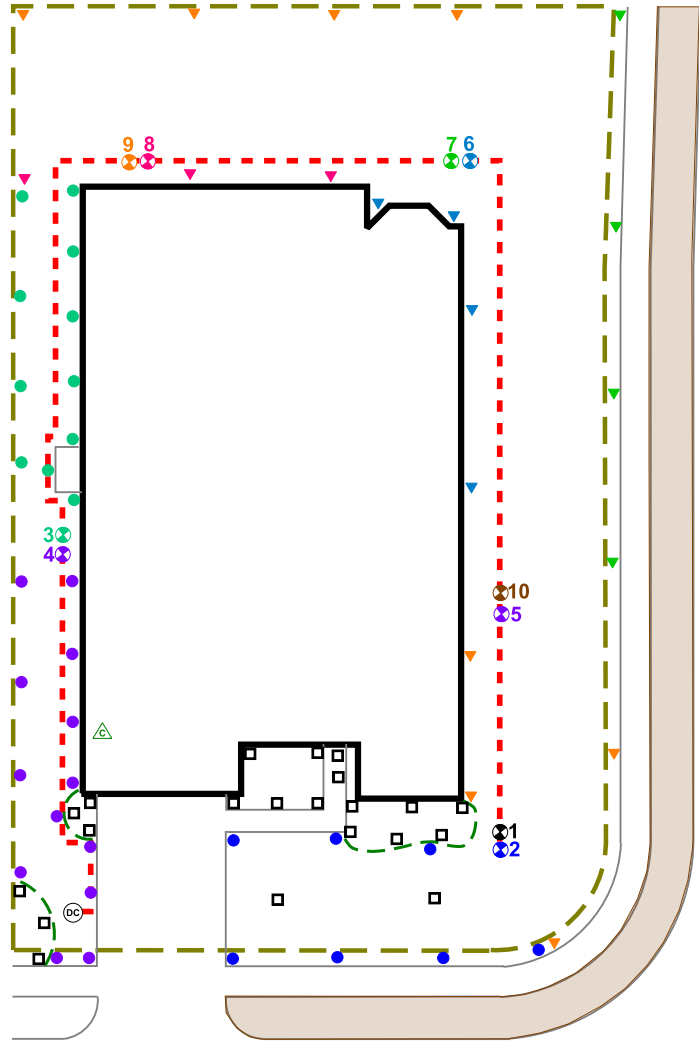

Legend

- ⊙ Backflow
- ⊗ Control Valve
- Spray - Shrub
- Spray - Lawn
- ▼ Rotor - Lawn
- Drip Tubing
- - - Main Line

COMPLETION ITEMS PROVIDED

- The manufacturer’s manual for the controller.
- A seasonal watering schedule.
- A list of components that require maintenance and the recommended frequency of maintenance.
- A permanent sticker has been attached to the controller indicating the warranty period for the irrigation system and contact information.
- The corrected or re-drawn design plans indicating the actual installation and components of the system.
- Location and operation of the isolation valve.

System Owner / Representative

Date

NOTE: ALL Piping shown is diagrammatic and NOT illustrating actual location.

SHEET: 1 of 1	SCALE: 1" = 20'	CHECKED BY: STUBBLEFIELD	DRAWN BY: STUBBLEFIELD	DATE: 5.7.2024	JOB NUMBER: 7865FT04919	REVISIONS: COMPLETION: 06/30/24	PROJECT: 4919 FIORE TRAIL ROUND ROCK, TX 78665 LOT 11 BLOCK C VIZCAYA	SHEET DESCRIPTION: IRRIGATION PLAN 	COMPANY: BEST OF TEXAS LANDSCAPES LIBERTY HILL, TEXAS 78642 (512) 260-1430 www.bestoftexaslandscapes.com
------------------	--------------------	-----------------------------	---------------------------	-------------------	----------------------------	---------------------------------------	---	--	--