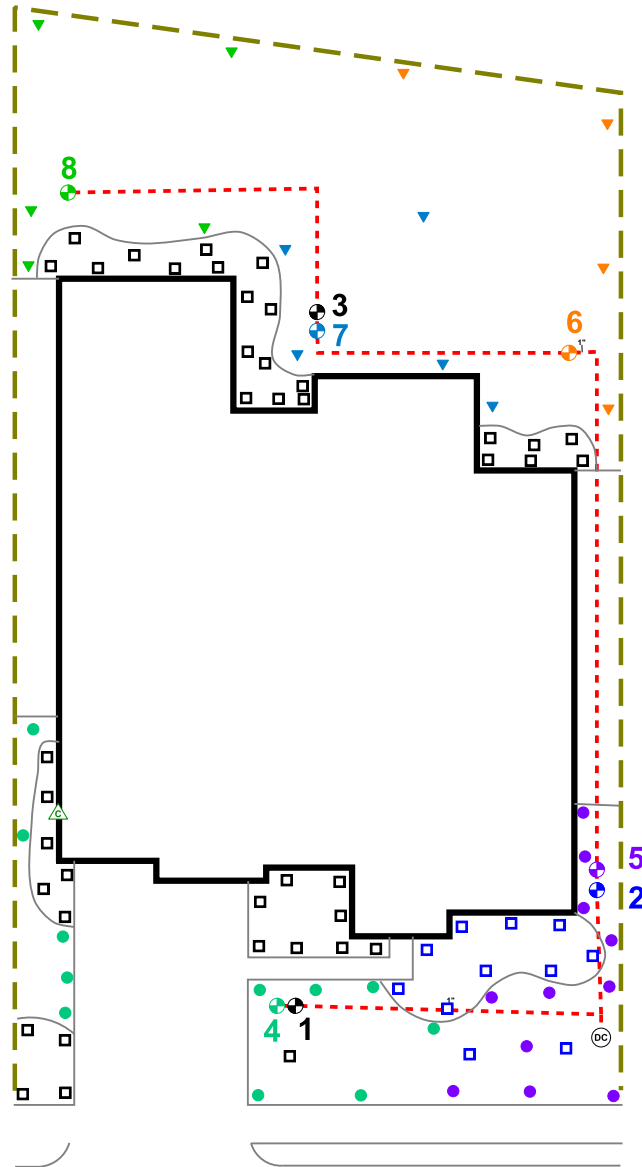

**Recommended Maintenance**

- Backflow – Test Annually
- Filter – Check Annually for debris
- Heads – Run system monthly checking for leaks or broken heads
- Valve Covers – Trim grass to keep exposed
- Controller – Seasonal update programming
- Winter – Run system briefly every 2 weeks if system turned off

**Legend**

- ⊙ Backflow
- ⊗ Control Valve
- Spray - Shrub
- Spray - Lawn
- ▼ Rotor - Lawn
- Drip Tubing
- - - Main Line

**COMPLETION ITEMS PROVIDED**

- The manufacturer’s manual for the controller.
- A seasonal watering schedule.
- A list of components that require maintenance and the recommended frequency of maintenance.
- A permanent sticker has been attached to the controller indicating the warranty period for the irrigation system and contact information.
- The corrected or re-drawn design plans indicating the actual installation and components of the system.
- Location and operation of the isolation valve.

78641TSW3325

BLUFFVIEW

3325 TSWANA DRIVE

*[Signature]*

5.3.2024

This irrigation system has been installed in accordance with all applicable state and local laws, ordinances, rules, regulations or orders. I have tested the system and determined that it has been installed according to the irrigation plan and is properly adjusted for the most efficient application of water at this time.

System Owner / Representative

Date

**NOTE: ALL Piping shown is diagrammatic and NOT illustrating actual location.**

SHEET: 1 of 1	SCALE: 1" = 20'	CHECKED BY: STUBBLEFIELD	DRAWN BY: CARTER	JOB NUMBER: 78641TSW3325	DATE: 5.3.2024	REVISIONS: COMPLETION: 08/27/24	PROJECT:	SHEET DESCRIPTION:	COMPANY:
							3325 TSWANA DRIVE LEANDER, TX 78641	IRRIGATION PLAN	BEST OF TEXAS LANDSCAPES LIBERTY HILL, TEXAS 78642  (512) 260-1430  www.bestoftexaslandscapes.com