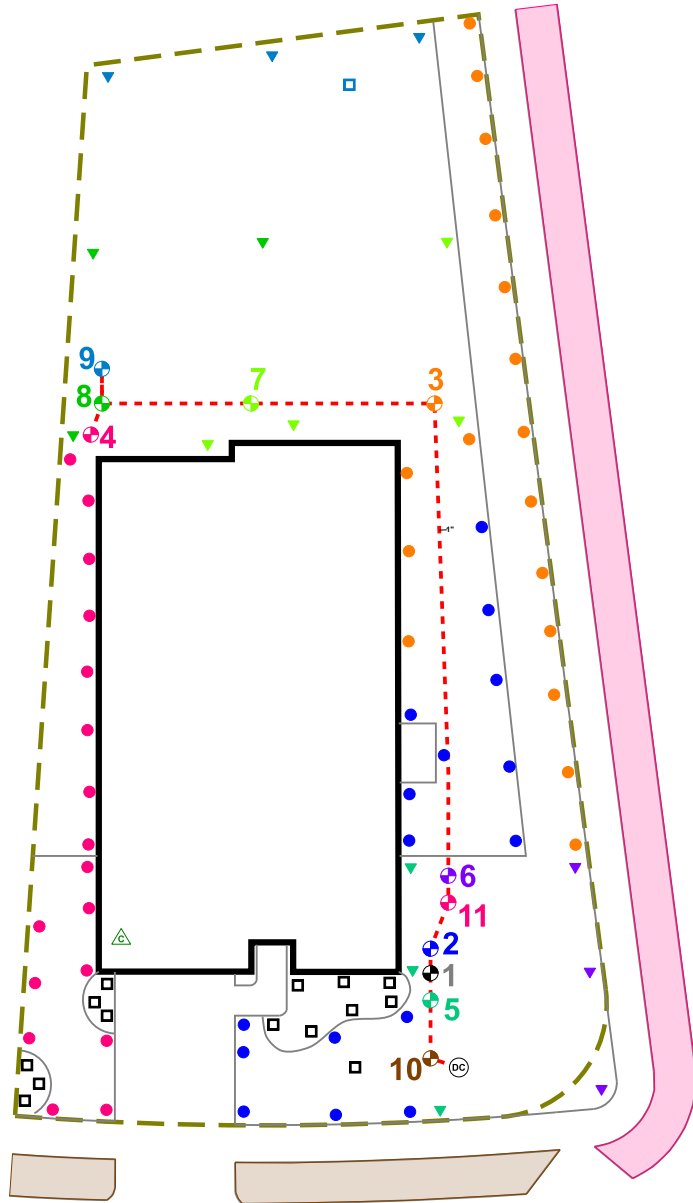

Legend

- ⊕ Backflow
- ⊗ Control Valve
- Spray - Shrub
- Spray - Lawn
- ▼ Rotor - Lawn
- Drip Tubing
- - - Main Line

COMPLETION ITEMS PROVIDED

- The manufacturer’s manual for the controller.
- A seasonal watering schedule.
- A list of components that require maintenance and the recommended frequency of maintenance.
- A permanent sticker has been attached to the controller indicating the warranty period for the irrigation system and contact information.
- The corrected or re-drawn design plans indicating the actual installation and components of the system.
- Location and operation of the isolation valve.

328 KINGS PINE DRIVE

[Signature]

09/21/2023

This irrigation system has been installed in accordance with all applicable state and local laws, ordinances, rules, regulations or orders. I have tested the system and determined that it has been installed according to the irrigation plan and is properly adjusted for the most efficient application of water at this time.

System Owner / Representative

Date

NOTE: ALL Piping shown is diagrammatic and NOT illustrating actual location.

SHEET: 1 of 1	SCALE: 1" = 20'	CHECKED BY: STUBBLEFIELD	DRAWN BY: SINCLAIR	JOB NUMBER: 78620-KIN-328	DATE: 2023 - 09 / 21	REVISIONS: COMPLETION: 08/29/24	PROJECT: 328 KINGS PINE DRIVE DRIPPING SPRINGS, TX 78620 LOT 10, BLOCK J HERITAGE, PHASE 1	SHEET DESCRIPTION: IRRIGATION PLAN 	COMPANY: BEST OF TEXAS LANDSCAPES LIBERTY HILL, TEXAS 78642 (512) 260-1430 www.bestoftexaslandscapes.com
------------------	--------------------	-----------------------------	-----------------------	------------------------------	-------------------------	---------------------------------------	---	--	---