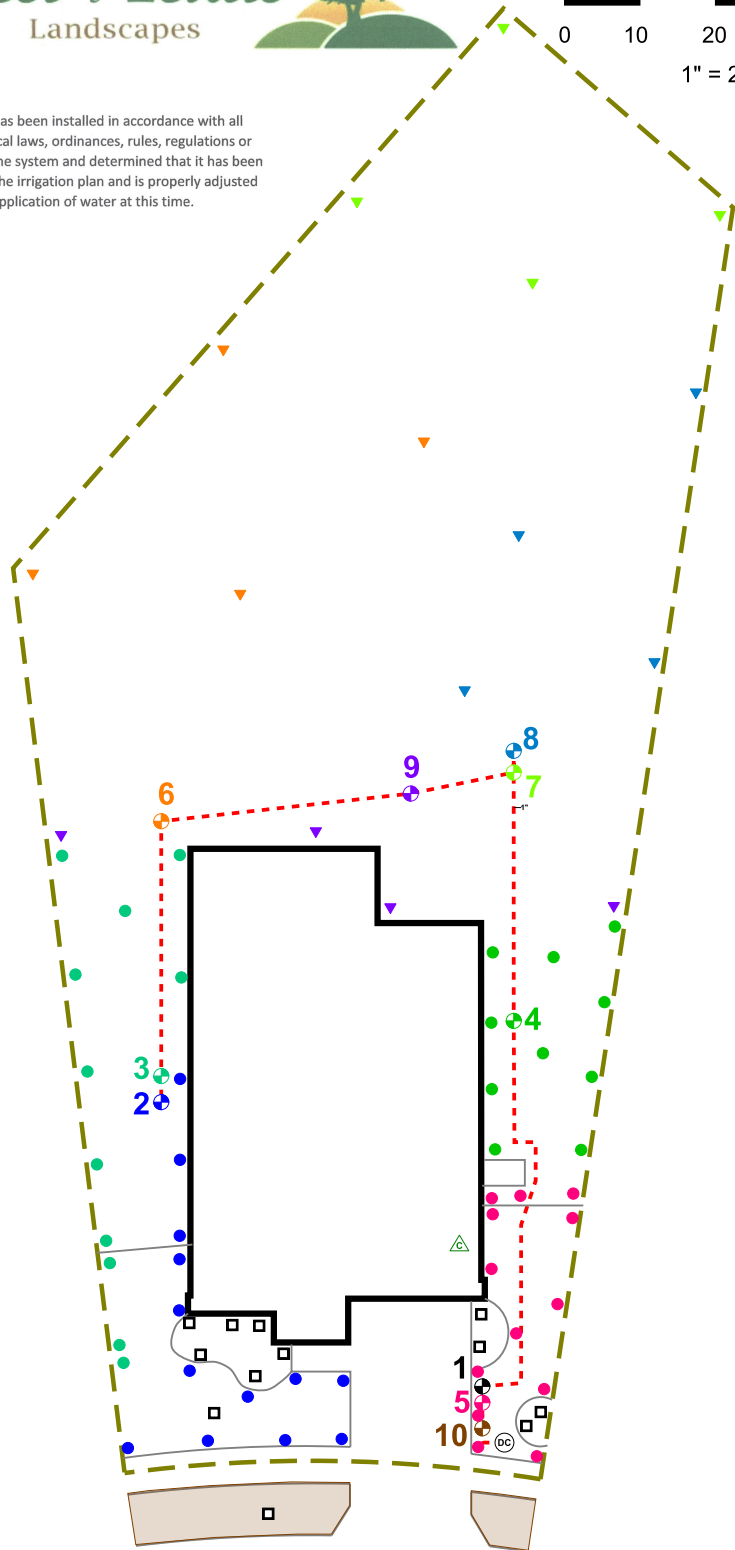

Recommended Run Times (minutes)

- Spray – Shrub 12
- Spray – Lawn 25
- Rotor – Lawn 45
- Drip – Lawn 45

Recommended Monthly Cycles

- (Water Days)
- January 3
 - February 3
 - March 4
 - April 4
 - May 7
 - June 9
 - July 11
 - August 11
 - September 9
 - October 6
 - November 4
 - December 3

Legend

- Ⓞ Backflow
- ⊗ Control Valve
- Spray - Shrub
- Spray - Lawn
- ▼ Rotor - Lawn
- ▭ Drip Tubing
- - - Main Line

COMPLETION ITEMS PROVIDED

- The manufacturer’s manual for the controller.
- A seasonal watering schedule.
- A list of components that require maintenance and the recommended frequency of maintenance.
- A permanent sticker has been attached to the controller indicating the warranty period for the irrigation system and contact information.
- The corrected or re-drawn design plans indicating the actual installation and components of the system.
- Location and operation of the isolation valve.

305 DOODLE LANE

System Owner / Representative _____ Date _____

[Signature]

10/12/2023

NOTE: ALL Piping shown is diagrammatic and NOT illustrating actual location.

REVISIONS:	DATE:
COMPLETION:	2023 - 10 / 12
08/29/24	JOB NUMBER:
	7834-DOO-305
	DRAWN BY:
	SINCLAIR
	CHECKED BY:
	STUBBLEFIELD
SHEET:	SCALE:
1 of 1	1" = 20'