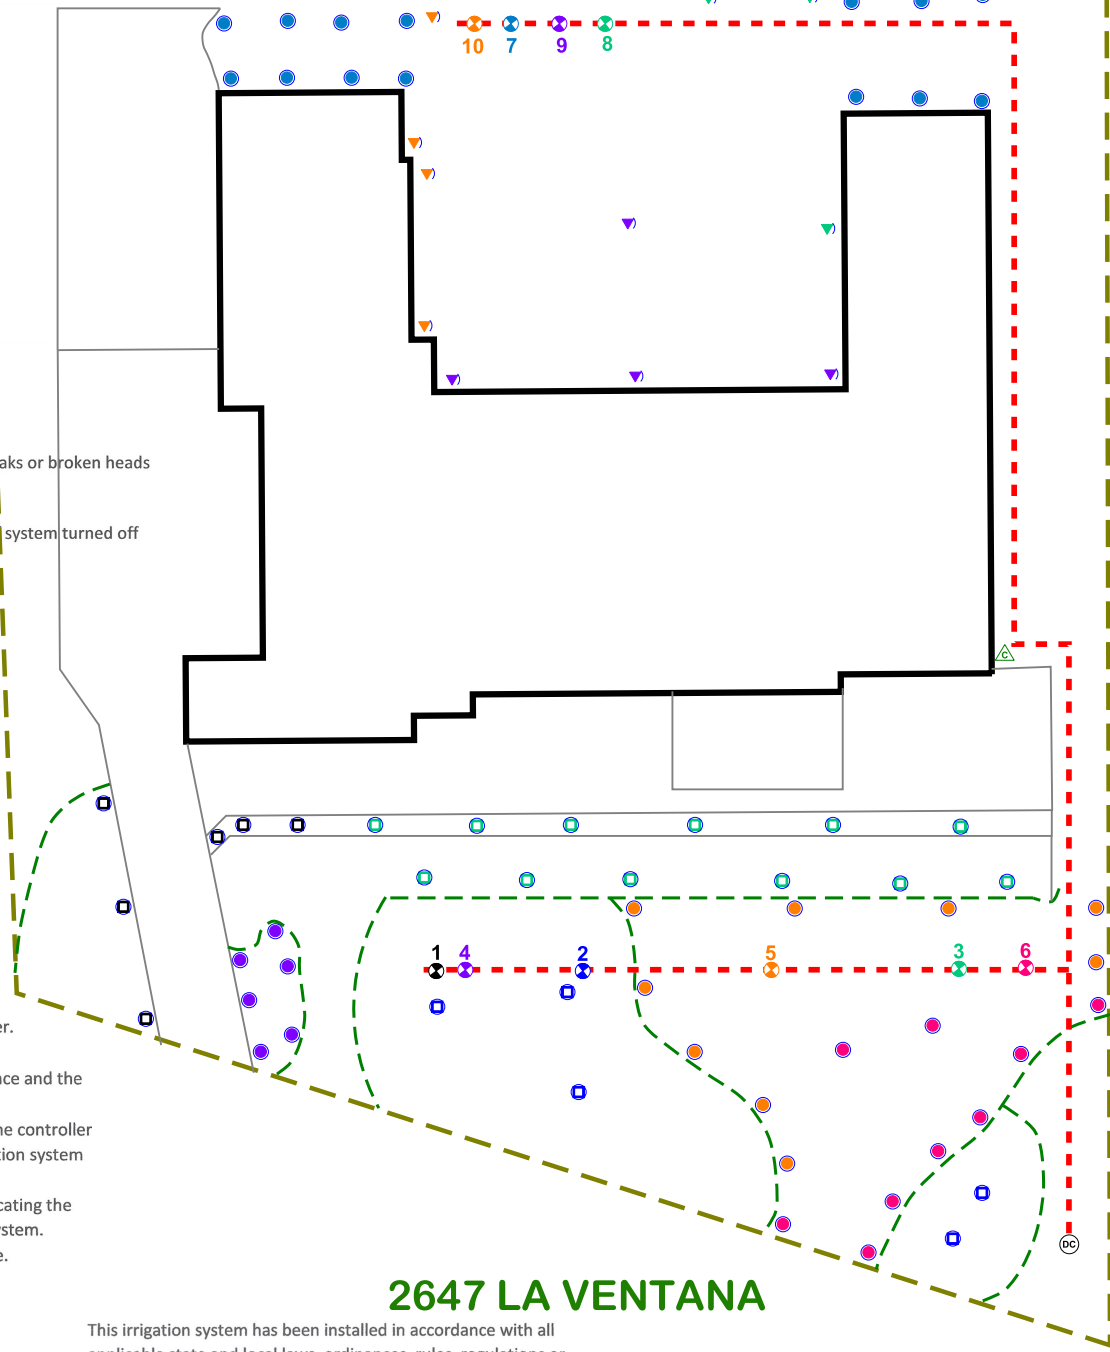

Recommended Run Times (minutes)

- Spray – Shrub 12
- Spray – Lawn 25
- Rotor – Lawn 45
- Drip – Lawn 45

Recommended Monthly Cycles

(Water Days)

- January 3
- February 3
- March 4
- April 4
- May 7
- June 9
- July 11
- August 11
- September 9
- October 6
- November 4
- December 3

Legend

- ⊙ Backflow
- ⊗ Control Valve
- Spray - Shrub
- Spray - Lawn
- ▼ Rotor - Lawn
- Drip Tubing
- - - Main Line

COMPLETION ITEMS PROVIDED

- The manufacturer's manual for the controller.
- A seasonal watering schedule.
- A list of components that require maintenance and the recommended frequency of maintenance.
- A permanent sticker has been attached to the controller indicating the warranty period for the irrigation system and contact information.
- The corrected or re-drawn design plans indicating the actual installation and components of the system.
- Location and operation of the isolation valve.

System Owner / Representative

Date

[Signature]

7.9.2024

NOTE: ALL Piping shown is diagrammatic and NOT illustrating actual location.

SHEET: 1 of 1	SCALE: 1" = 20'	CHECKED BY: STUBBLEFIELD	DRAWN BY: STUBBLEFIELD	JOB NUMBER: 786191/AV2647	DATE: 7.9.2024	REVISIONS: COMPLETION: 07/24/24	PROJECT: 2647 LA VENTANA DRIFTWOOD, TX 78619 LA VENTANA	SHEET DESCRIPTION: IRRIGATION PLAN 	COMPANY: BEST OF TEXAS LANDSCAPES LIBERTY HILL, TEXAS 78642 (512) 260-1430 www.bestoftexaslandscapes.com