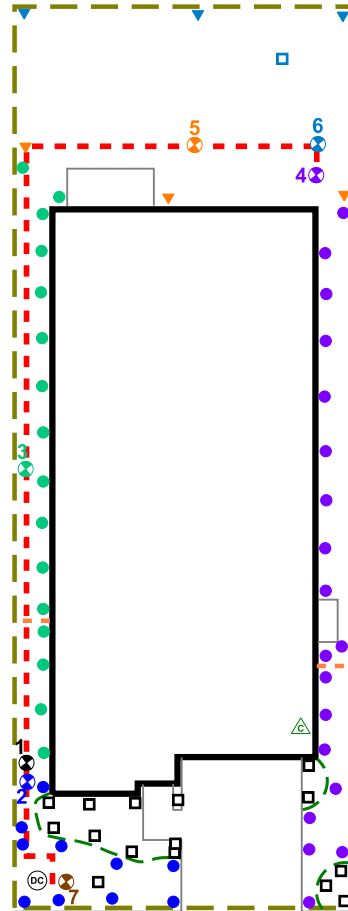

Recommended Run Times (minutes)

- Spray – Shrub 12
- Spray – Lawn 25
- Rotor – Lawn 45
- Drip – Lawn 45

Recommended Monthly Cycles

- (Water Days)
- January 3
 - February 3
 - March 4
 - April 4
 - May 7
 - June 9
 - July 11
 - August 11
 - September 9
 - October 6
 - November 4
 - December 3

Recommended Maintenance

- Backflow – Test Annually
- Filter – Check Annually for debris
- Heads – Run system monthly checking for leaks or broken heads
- Valve Covers – Trim grass to keep exposed
- Controller – Seasonal update programming
- Winter – Run system briefly every 2 weeks if system turned off

Legend

- ⊙ Backflow
- ⊗ Control Valve
- Spray - Shrub
- Spray - Lawn
- ▼ Rotor - Lawn
- ▭ Drip Tubing
- - - Main Line

COMPLETION ITEMS PROVIDED

- The manufacturer’s manual for the controller.
- A seasonal watering schedule.
- A list of components that require maintenance and the recommended frequency of maintenance.
- A permanent sticker has been attached to the controller indicating the warranty period for the irrigation system and contact information.
- The corrected or re-drawn design plans indicating the actual installation and components of the system.
- Location and operation of the isolation valve.