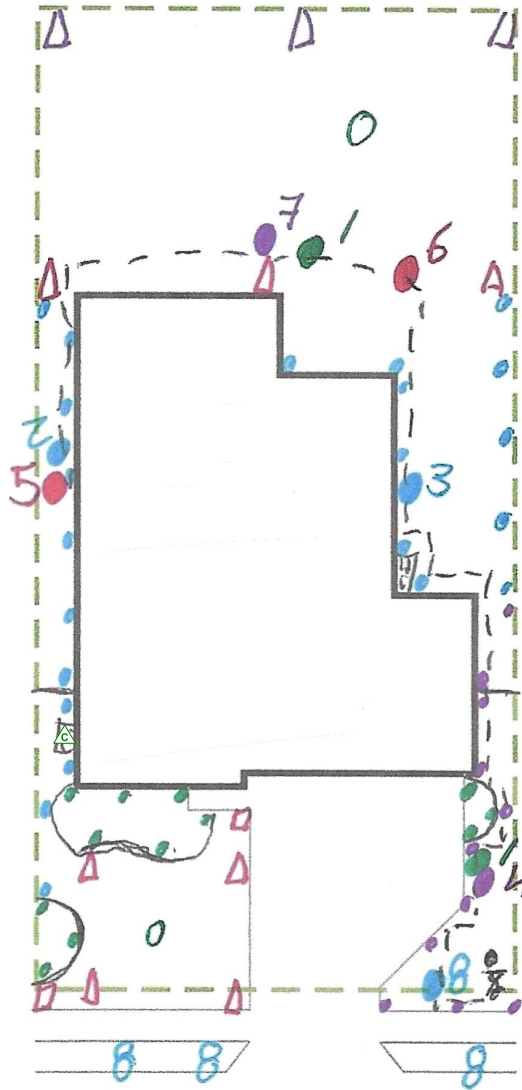

- January 3
- February 3
- March 4
- April 4
- May 7
- June 9
- July 11
- August 11
- September 9
- October 6
- November 4
- December 3

Recommended Maintenance

- Backflow - Test Annually
- Filter - Check Annually for debris
- Heads - Run system monthly checking for leaks or broken heads
- Valve Covers - Trim grass to keep exposed
- Controller - Seasonal update programming
- Winter - Run system briefly every 2 weeks if system turned off

Legend

- ⊙ Backflow
- ⊗ Control Valve
- Spray - Shrub
- Spray - Lawn
- ▼ Rotor - Lawn
- Drip Tubing
- - - Main Line

COMPLETION ITEMS PROVIDED

- The manufacturer's manual for the controller.
- A seasonal watering schedule.
- A list of components that require maintenance and the recommended frequency of maintenance.
- A permanent sticker has been attached to the controller indicating the warranty period for the irrigation system and contact information.
- The corrected or re-drawn design plans indicating the actual installation and components of the system.
- Location and operation of the isolation valve.

1904 PURPLE MARTIN DRIVE

8.20.2024

NOTE: ALL Piping shown is diagrammatic and NOT illustrating actual location.

SHEET: 1 of 1	SCALE: 1" = 20'	DRAWN BY: STUBBLEFIELD	CHECKED BY: STUBBLEFIELD	JOB NUMBER: 78680PUR1904	DATE: 8.20.2024	REVISIONS: COMPLETION: 10/11/24	PROJECT: 1904 PURPLE MARTIN DRIVE PFLUGERVILLE, TX 78660	SHEET DESCRIPTION: IRRIGATION PLAN	COMPANY: BEST OF TEXAS LANDSCAPES LIBERTY HILL, TEXAS 78642
							LOT 2 BLOCK E LISSO		(512) 260-1430 www.bestoftexaslandscapes.com