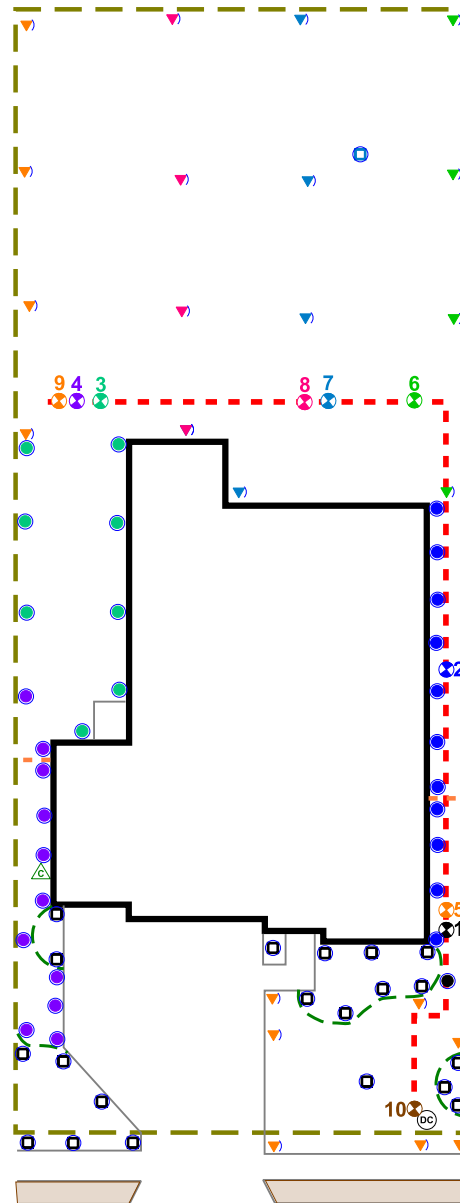

Recommended Run Times (minutes)

- Spray – Shrub 12
- Spray – Lawn 25
- Rotor – Lawn 45
- Drip – Lawn 45

Recommended Monthly Cycles

- (Water Days)
- January 3
 - February 3
 - March 4
 - April 4
 - May 7
 - June 9
 - July 11
 - August 11
 - September 9
 - October 6
 - November 4
 - December 3

Recommended Maintenance

- Backflow – Test Annually
- Filter – Check Annually for debris
- Heads – Run system monthly checking for leaks or broken heads
- Valve Covers – Trim grass to keep exposed
- Controller – Seasonal update programming
- Winter – Run system briefly every 2 weeks if system turned off

Legend

- ⊕ Backflow
- ⊗ Control Valve
- Spray - Shrub
- Spray - Lawn
- ▼ Rotor - Lawn
- ▭ Drip Tubing
- - - Main Line

COMPLETION ITEMS PROVIDED

- The manufacturer’s manual for the controller.
- A seasonal watering schedule.
- A list of components that require maintenance and the recommended frequency of maintenance.
- A permanent sticker has been attached to the controller indicating the warranty period for the irrigation system and contact information.
- The corrected or re-drawn design plans indicating the actual installation and components of the system.
- Location and operation of the isolation valve.

System Owner / Representative

Date

NOTE: ALL Piping shown is diagrammatic and NOT illustrating actual location.

SHEET: 1 of 1	SCALE: 1" = 20'	CHECKED BY: STUBBLEFIELD	DRAWN BY: STUBBLEFIELD	JOB NUMBER: 78660-BRA-1904	DATE: 2024 - 04 / 15	REVISIONS: COMPLETION: 07/02/24	PROJECT:	SHEET DESCRIPTION:	COMPANY:
							1904 BRADHAM WAY PFLUGERVILLE, TX 78660	IRRIGATION PLAN	BEST OF TEXAS LANDSCAPES LIBERTY HILL, TEXAS 78642 (512) 260-1430 www.bestoftexaslandscapes.com