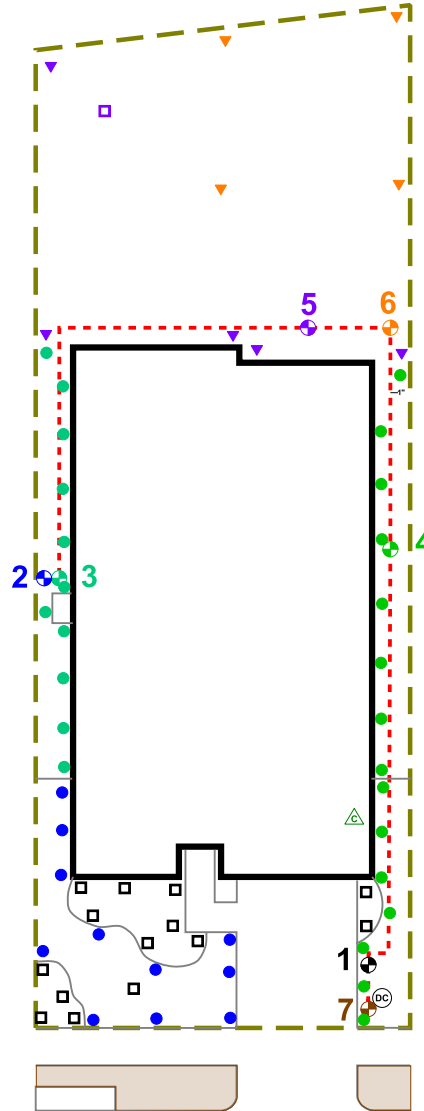

Recommended Run Times (minutes)

- Spray – Shrub 12
- Spray – Lawn 25
- Rotor – Lawn 45
- Drip – Lawn 45

Recommended Monthly Cycles

- (Water Days)
- January 3
 - February 3
 - March 4
 - April 4
 - May 7
 - June 9
 - July 11
 - August 11
 - September 9
 - October 6
 - November 4
 - December 3

Legend

- ⊙ Backflow
- ⊗ Control Valve
- Spray - Shrub
- Spray - Lawn
- ▼ Rotor - Lawn
- Drip Tubing
- - - Main Line

149 COMFORT MAPLE LANE

COMPLETION ITEMS PROVIDED

- The manufacturer’s manual for the controller.
- A seasonal watering schedule.
- A list of components that require maintenance and the recommended frequency of maintenance.
- A permanent sticker has been attached to the controller indicating the warranty period for the irrigation system and contact information.
- The corrected or re-drawn design plans indicating the actual installation and components of the system.
- Location and operation of the isolation valve.

System Owner / Representative

Date

NOTE: ALL Piping shown is diagrammatic and NOT illustrating actual location.

SHEET: 1 of 1	SCALE: 1" = 20'	CHECKED BY: STUBBLEFIELD	DRAWN BY: SINCLAIR	JOB NUMBER: 78620-COM-149	DATE: 2023 - 09 / 22	REVISIONS: COMPLETION: 08/29/24	PROJECT: 149 COMFORT MAPLE LANE DRIPPING SPRINGS TX 78620 LOT 39 BLK C HERITAGE PH 1	SHEET DESCRIPTION: IRRIGATION PLAN 	COMPANY: BEST OF TEXAS LANDSCAPES LIBERTY HILL, TEXAS 78642 (512) 260-1430 www.bestoftexaslandscapes.com
------------------	--------------------	-----------------------------	-----------------------	------------------------------	-------------------------	---------------------------------------	---	---	---