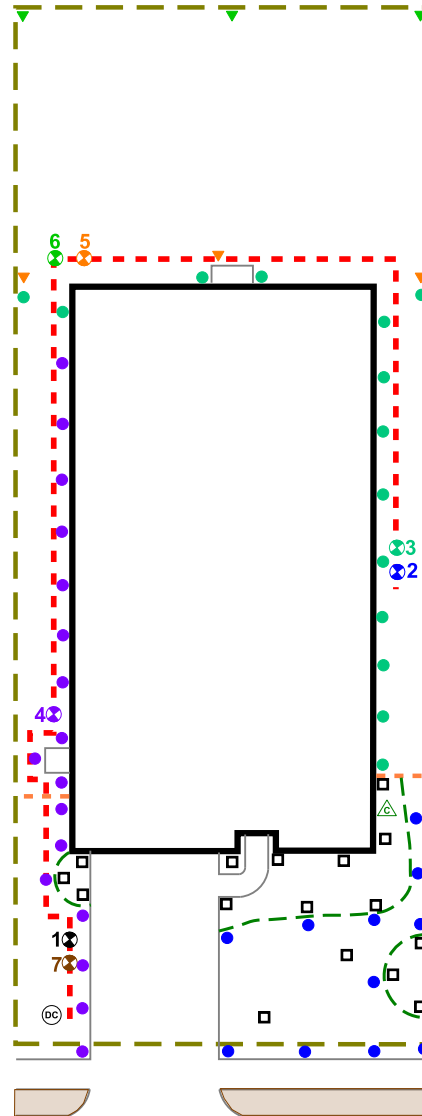

**Recommended Maintenance**

- Backflow – Test Annually
- Filter – Check Annually for debris
- Heads – Run system monthly checking for leaks or broken heads
- Valve Covers – Trim grass to keep exposed
- Controller – Seasonal update programming
- Winter – Run system briefly every 2 weeks if system turned off

**Legend**

- ⊙ Backflow
- ⊗ Control Valve
- Spray - Shrub
- Spray - Lawn
- ▼ Rotor - Lawn
- ▭ Drip Tubing
- - - Main Line

**COMPLETION ITEMS PROVIDED**

- The manufacturer’s manual for the controller.
- A seasonal watering schedule.
- A list of components that require maintenance and the recommended frequency of maintenance.
- A permanent sticker has been attached to the controller indicating the warranty period for the irrigation system and contact information.
- The corrected or re-drawn design plans indicating the actual installation and components of the system.
- Location and operation of the isolation valve.