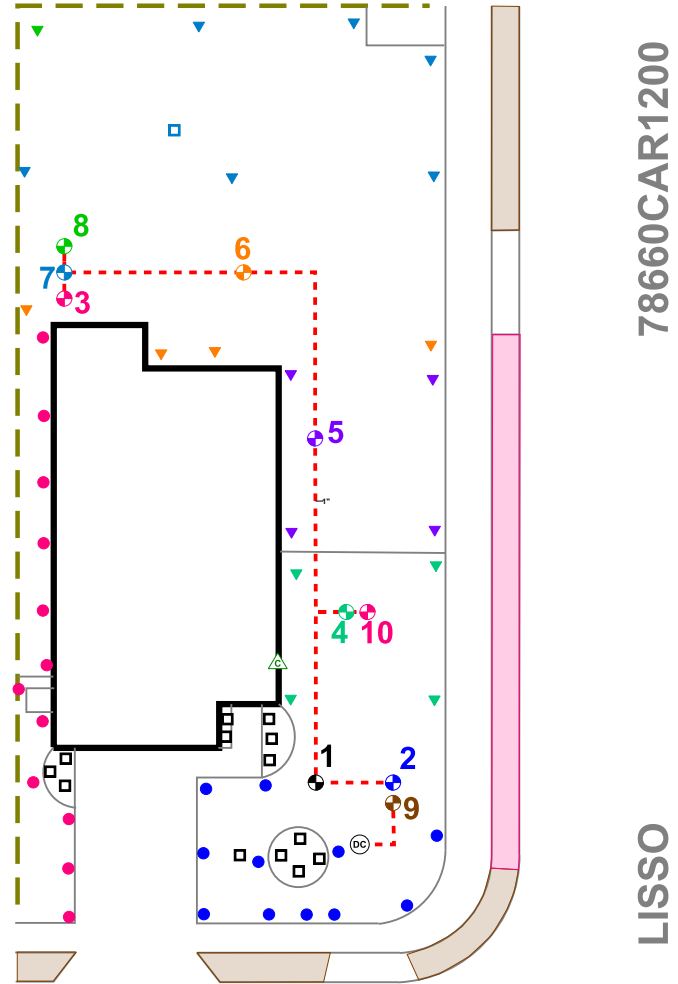

Legend

- Ⓢ Backflow
- ⊗ Control Valve
- Spray - Shrub
- Spray - Lawn
- ▼ Rotor - Lawn
- Drip Tubing
- - - Main Line

COMPLETION ITEMS PROVIDED

- The manufacturer’s manual for the controller.
- A seasonal watering schedule.
- A list of components that require maintenance and the recommended frequency of maintenance.
- A permanent sticker has been attached to the controller indicating the warranty period for the irrigation system and contact information.
- The corrected or re-drawn design plans indicating the actual installation and components of the system.
- Location and operation of the isolation valve.

System Owner / Representative

Date

NOTE: ALL Piping shown is diagrammatic and NOT illustrating actual location.

SHEET: 1 of 1	SCALE: 1" = 20'	CHECKED BY: STUBBLEFIELD	DRAWN BY: CARTER	JOB NUMBER: 78660CAR1200	DATE: 5.6.2024	REVISIONS: COMPLETION: 08/24/24	PROJECT: 1200 CARVIN WAY PFLUGERVILLE, TX 78660	SHEET DESCRIPTION: IRRIGATION PLAN	COMPANY: BEST OF TEXAS LANDSCAPES LIBERTY HILL, TEXAS 78642 (512) 260-1430 www.bestoftexaslandscapes.com
							LOT 12 BLOCK K LISSO		