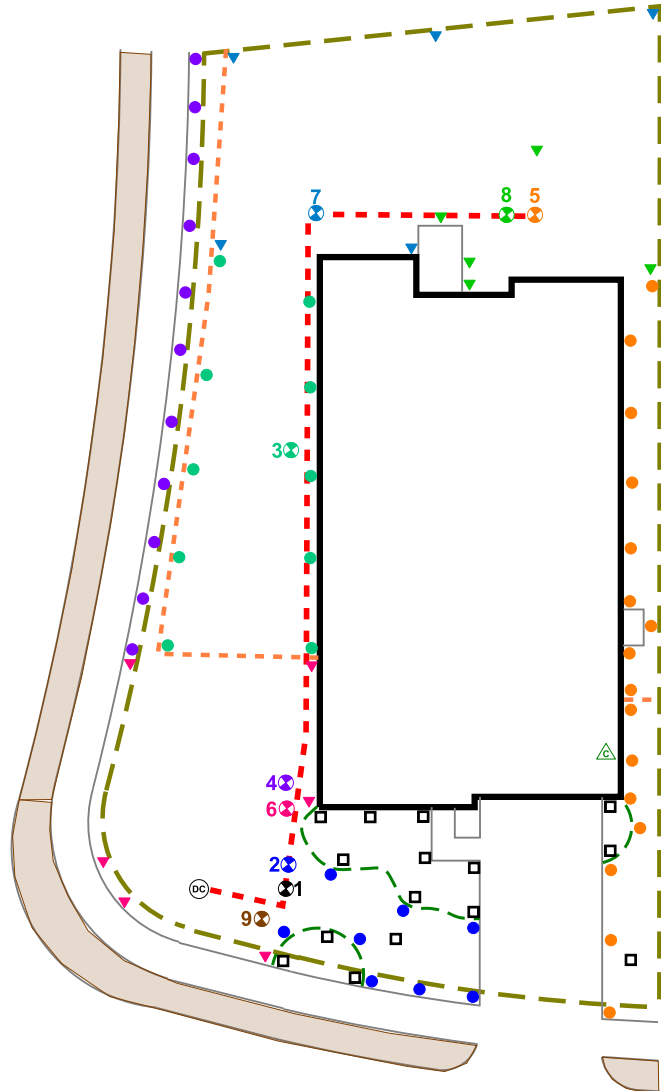

Recommended Run Times (minutes)

- Spray – Shrub 12
- Spray – Lawn 25
- Rotor – Lawn 45
- Drip – Lawn 45

Recommended Monthly Cycles

(Water Days)

- January 3
- February 3
- March 4
- April 4
- May 7
- June 9
- July 11
- August 11
- September 9
- October 6
- November 4
- December 3

Legend

- ⊕ Backflow
- ⊗ Control Valve
- Spray - Shrub
- Spray - Lawn
- ▼ Rotor - Lawn
- Drip Tubing
- - - Main Line

COMPLETION ITEMS PROVIDED

- The manufacturer’s manual for the controller.
- A seasonal watering schedule.
- A list of components that require maintenance and the recommended frequency of maintenance.
- A permanent sticker has been attached to the controller indicating the warranty period for the irrigation system and contact information.
- The corrected or re-drawn design plans indicating the actual installation and components of the system.
- Location and operation of the isolation valve.

System Owner / Representative

Date

NOTE: ALL Piping shown is diagrammatic and NOT illustrating actual location.

SHEET: 1 of 1	SCALE: 1" = 20'	CHECKED BY: STUBBLEFIELD	DRAWN BY: STUBBLEFIELD	DATE: 6.3.2024	JOB NUMBER: 78628WH1101	REVISIONS: COMPLETION: 07/16/24	PROJECT: 101 WHITE MAGNOLIA COVE GEORGETOWN, TX 78628 LOT 44 BLOCK H PARKSIDE ON THE RIVER	SHEET DESCRIPTION: IRRIGATION PLAN 	COMPANY: BEST OF TEXAS LANDSCAPES LIBERTY HILL, TEXAS 78642 (512) 260-1430 www.bestoftexaslandscapes.com
------------------	--------------------	-----------------------------	---------------------------	-------------------	----------------------------	---------------------------------------	--	---	--