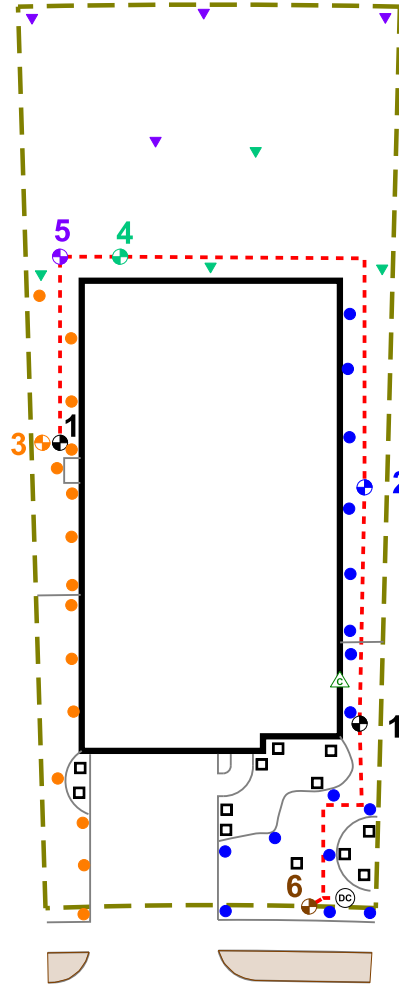

Recommended Run Times (minutes)

- Spray – Shrub 12
- Spray – Lawn 25
- Rotor – Lawn 45
- Drip – Lawn 45

Recommended Monthly Cycles

(Water Days)

- January 3
- February 3
- March 4
- April 4
- May 7
- June 9
- July 11
- August 11
- September 9
- October 6
- November 4
- December 3

Legend

- ⊙ Backflow
- ⊗ Control Valve
- Spray - Shrub
- Spray - Lawn
- ▼ Rotor - Lawn
- Drip Tubing
- - - Main Line

COMPLETION ITEMS PROVIDED

- The manufacturer’s manual for the controller.
- A seasonal watering schedule.
- A list of components that require maintenance and the recommended frequency of maintenance.
- A permanent sticker has been attached to the controller indicating the warranty period for the irrigation system and contact information.
- The corrected or re-drawn design plans indicating the actual installation and components of the system.
- Location and operation of the isolation valve.