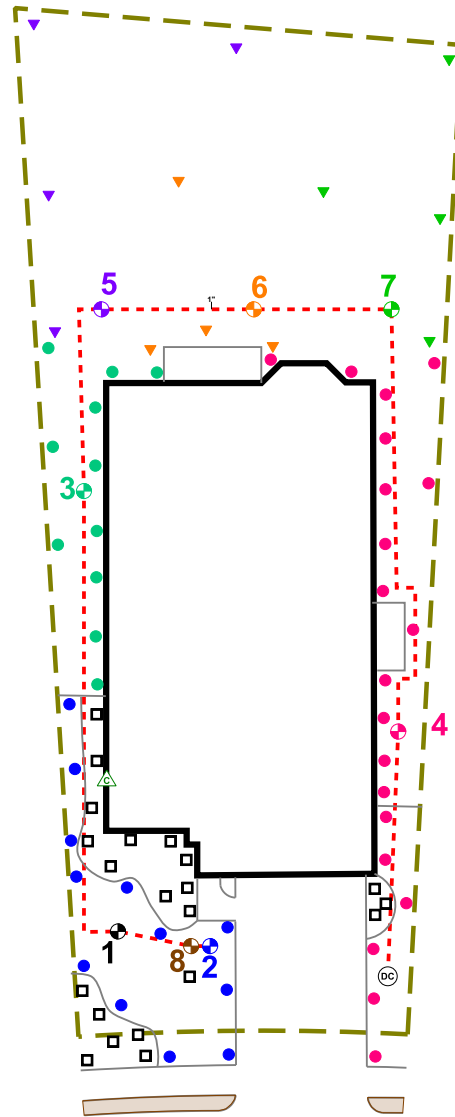

Recommended Maintenance

- Backflow – Test Annually
- Filter – Check Annually for debris
- Heads – Run system monthly checking for leaks or broken heads
- Valve Covers – Trim grass to keep exposed
- Controller – Seasonal update programming
- Winter – Run system briefly every 2 weeks if system turned off

Legend

- ⊙ Backflow
- ⊗ Control Valve
- Spray - Shrub
- Spray - Lawn
- ▼ Rotor - Lawn
- Drip Tubing
- - - Main Line

COMPLETION ITEMS PROVIDED

- The manufacturer’s manual for the controller.
- A seasonal watering schedule.
- A list of components that require maintenance and the recommended frequency of maintenance.
- A permanent sticker has been attached to the controller indicating the warranty period for the irrigation system and contact information.
- The corrected or re-drawn design plans indicating the actual installation and components of the system.
- Location and operation of the isolation valve.

System Owner / Representative

Date

NOTE: ALL Piping shown is diagrammatic and NOT illustrating actual location.

<p>DATE: 2023 - 09 / 25</p> <p>JOB NUMBER: 78028-TFA-516</p> <p>DRAWN BY: SINCLAIR</p> <p>CHECKED BY: STUBBLEFIELD</p>	<p>REVISIONS:</p> <p>COMPLETION: 08/26/24</p>	<p>PROJECT:</p> <p>516 TRADEWINDS WAY LEANDER, TX 78641</p> <p>LOT 25, BLOCK C PARKSIDE ON THE RIVER</p>	<p>SHEET DESCRIPTION:</p> <p>IRRIGATION PLAN</p>	<p>COMPANY:</p> <p>BEST OF TEXAS LANDSCAPES LIBERTY HILL, TEXAS 78642</p> <p>(512) 260-1430</p> <p>www.bestoftexaslandscapes.com</p>
--	--	---	---	---

SHEET: 1 of 1

SCALE: 1" = 20'