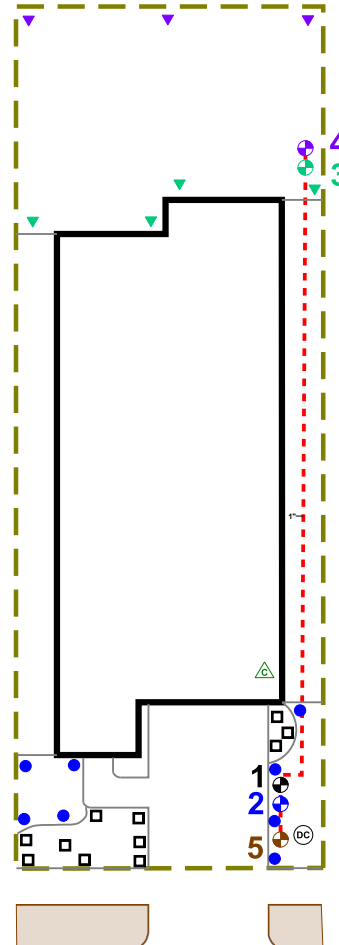

Recommended Run Times (minutes)

- Spray – Shrub 12
- Spray – Lawn 25
- Rotor – Lawn 45
- Drip – Lawn 45

Recommended Monthly Cycles

- (Water Days)
- January 3
 - February 3
 - March 4
 - April 4
 - May 7
 - June 9
 - July 11
 - August 11
 - September 9
 - October 6
 - November 4
 - December 3

Recommended Maintenance

- Backflow – Test Annually
- Filter – Check Annually for debris
- Heads – Run system monthly checking for leaks or broken heads
- Valve Covers – Trim grass to keep exposed
- Controller – Seasonal update programming
- Winter – Run system briefly every 2 weeks if system turned off

Legend

- ⊙ Backflow
- ⊗ Control Valve
- Spray - Shrub
- Spray - Lawn
- ▼ Rotor - Lawn
- ▭ Drip Tubing
- - - Main Line

COMPLETION ITEMS PROVIDED

- The manufacturer’s manual for the controller.
- A seasonal watering schedule.
- A list of components that require maintenance and the recommended frequency of maintenance.
- A permanent sticker has been attached to the controller indicating the warranty period for the irrigation system and contact information.
- The corrected or re-drawn design plans indicating the actual installation and components of the system.
- Location and operation of the isolation valve.