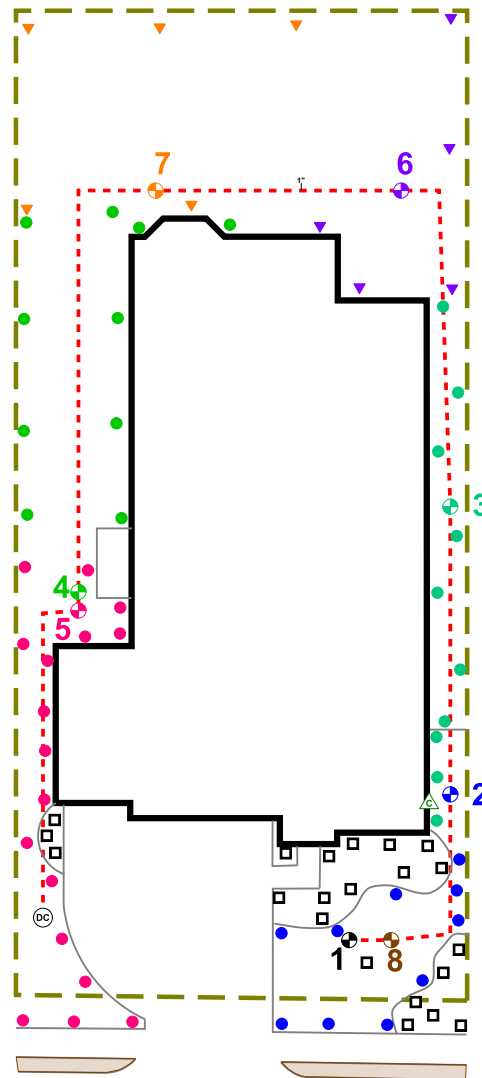

Recommended Run Times (minutes)

- Spray – Shrub 12
- Spray – Lawn 25
- Rotor – Lawn 45
- Drip – Lawn 45

Recommended Monthly Cycles

- (Water Days)
- January 3
 - February 3
 - March 4
 - April 4
 - May 7
 - June 9
 - July 11
 - August 11
 - September 9
 - October 6
 - November 4
 - December 3

Recommended Maintenance

- Backflow – Test Annually
- Filter – Check Annually for debris
- Heads – Run system monthly checking for leaks or broken heads
- Valve Covers – Trim grass to keep exposed
- Controller – Seasonal update programming
- Winter – Run system briefly every 2 weeks if system turned off

Legend

- ⊕ Backflow
- ⊗ Control Valve
- Spray - Shrub
- Spray - Lawn
- ▼ Rotor - Lawn
- Drip Tubing
- - - Main Line

COMPLETION ITEMS PROVIDED

- The manufacturer’s manual for the controller.
- A seasonal watering schedule.
- A list of components that require maintenance and the recommended frequency of maintenance.
- A permanent sticker has been attached to the controller indicating the warranty period for the irrigation system and contact information.
- The corrected or re-drawn design plans indicating the actual installation and components of the system.
- Location and operation of the isolation valve.

System Owner / Representative

Date

NOTE: ALL Piping shown is diagrammatic and NOT illustrating actual location.

SHEET: 1 of 1	SCALE: 1" = 20'	CHECKED BY: STUBBLEFIELD	DRAWN BY: SINCLAIR	JOB NUMBER: 78028-CAY-1513	DATE: 2023 - 10 / 01	REVISIONS: COMPLETION: 08/26/24	PROJECT: 1513 CAYLEA BLUFF LANE GEORGETOWN, TX 78628 LOT 4, BLOCK M PARKSIDE ON THE RIVER	SHEET DESCRIPTION: IRRIGATION PLAN 	COMPANY: BEST OF TEXAS LANDSCAPES LIBERTY HILL, TEXAS 78642 (512) 260-1430 www.bestoftexaslandscapes.com
------------------	--------------------	-----------------------------	-----------------------	-------------------------------	-------------------------	---------------------------------------	--	--	---