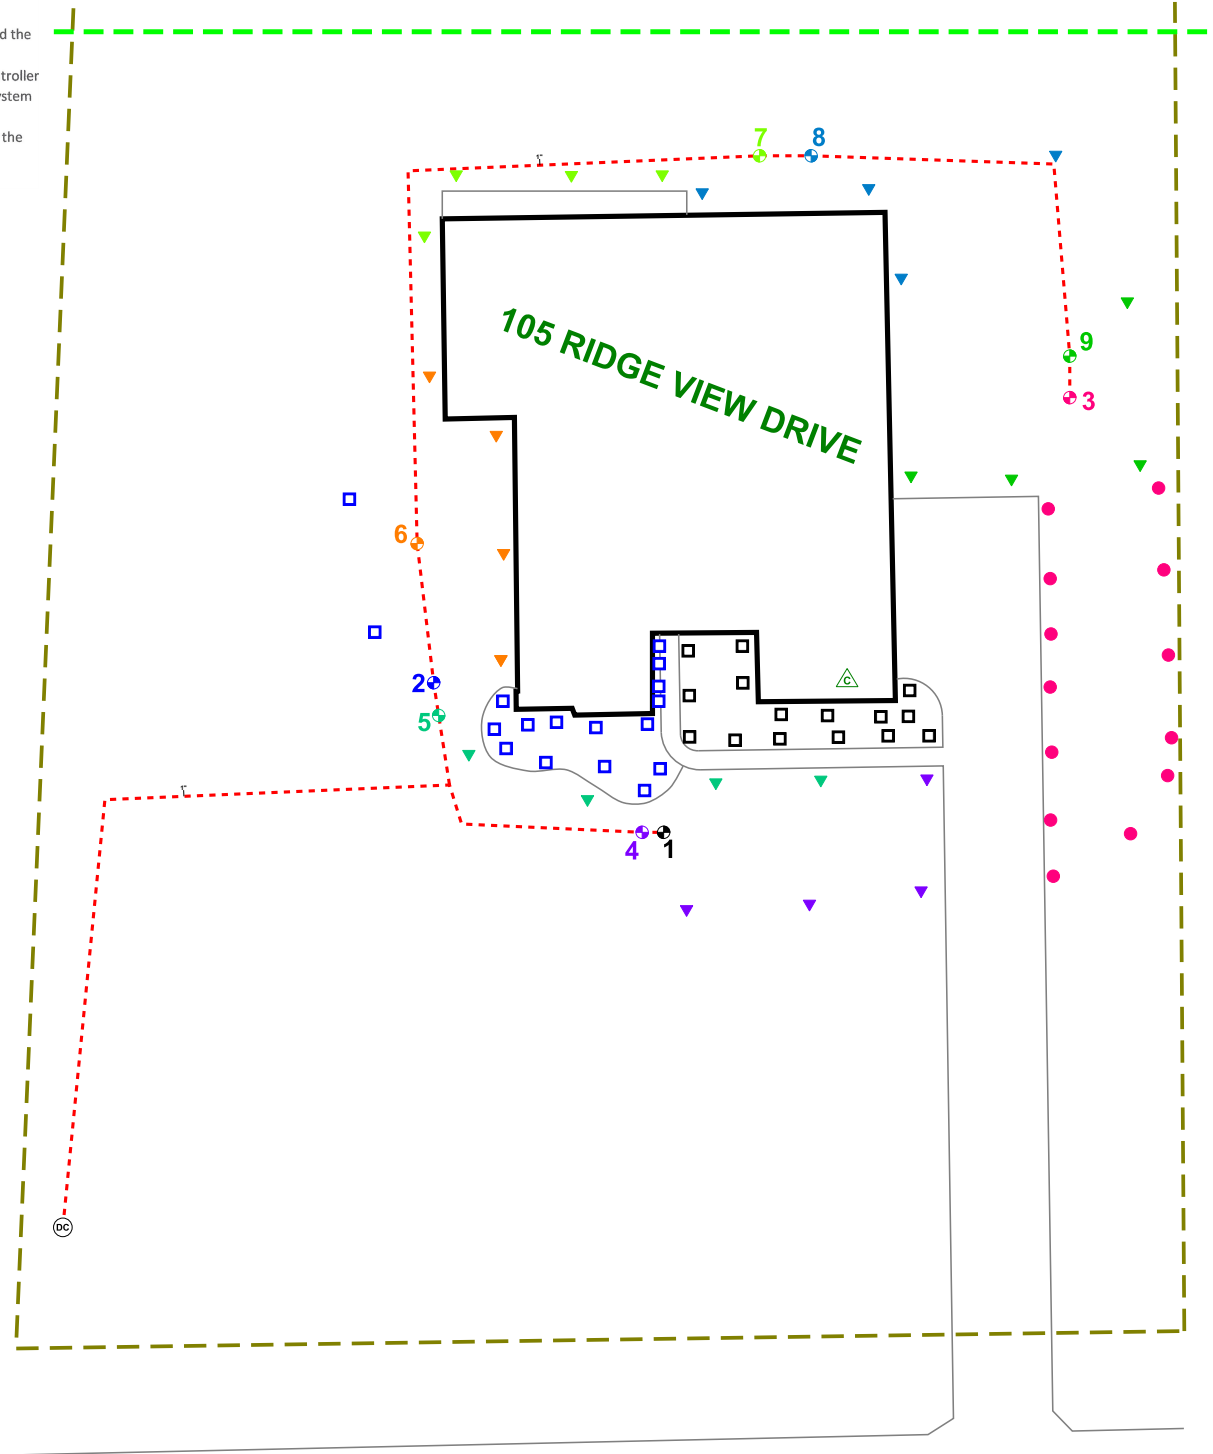

**Recommended Run Times (minutes)**

- Spray – Shrub 12
- Spray – Lawn 25
- Rotor – Lawn 45
- Drip – Lawn 45

**Recommended Monthly Cycles**

(Water Days)

- January 3
- February 3
- March 4
- April 4
- May 7
- June 9
- July 11
- August 11
- September 9
- October 6
- November 4
- December 3

**Legend**

- ⊕ Backflow
- ⊙ Control Valve
- Spray - Shrub
- Spray - Lawn
- ▼ Rotor - Lawn
- ▭ Drip Tubing
- - - Main Line

NOTE: ALL PIPING SHOWN IS DIAGRAMMATIC AND NOT ILLUSTRATING ACTUAL LOCATION.

07/30/2023

SHEET: 1 of 1	SCALE: 1" = 20'	CHECKED BY: STUBBLEFIELD	DRAWN BY: SINCLAIR	JOB NUMBER: 78628-RID-105	DATE: 2023 - 07 / 30	REVISIONS: COMPLETION: 06/25/24	PROJECT:	SHEET DESCRIPTION:	COMPANY:
							105 RIDGE VIEW DRIVE GEORGETOWN, TX 78628  LOT 64 GABRIELS OVERLOOK	IRRIGATION PLAN 	BEST OF TEXAS LANDSCAPES LIBERTY HILL, TEXAS 78642  (512) 260-1430  www.bestoftexaslandscapes.com