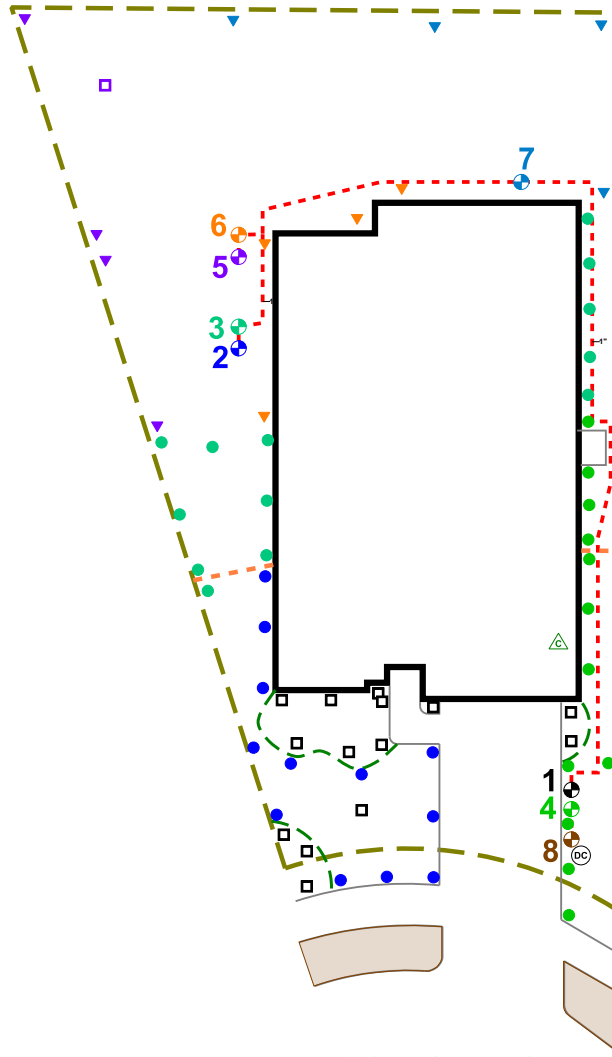

Recommended Maintenance

- Backflow – Test Annually
- Filter – Check Annually for debris
- Heads – Run system monthly checking for leaks or broken heads
- Valve Covers – Trim grass to keep exposed
- Controller – Seasonal update programming
- Winter – Run system briefly every 2 weeks if system turned off

Legend

- ⊕ Backflow
- ⊗ Control Valve
- Spray - Shrub
- Spray - Lawn
- ▼ Rotor - Lawn
- Drip Tubing
- - - Main Line

COMPLETION ITEMS PROVIDED

- The manufacturer’s manual for the controller.
- A seasonal watering schedule.
- A list of components that require maintenance and the recommended frequency of maintenance.
- A permanent sticker has been attached to the controller indicating the warranty period for the irrigation system and contact information.
- The corrected or re-drawn design plans indicating the actual installation and components of the system.
- Location and operation of the isolation valve.