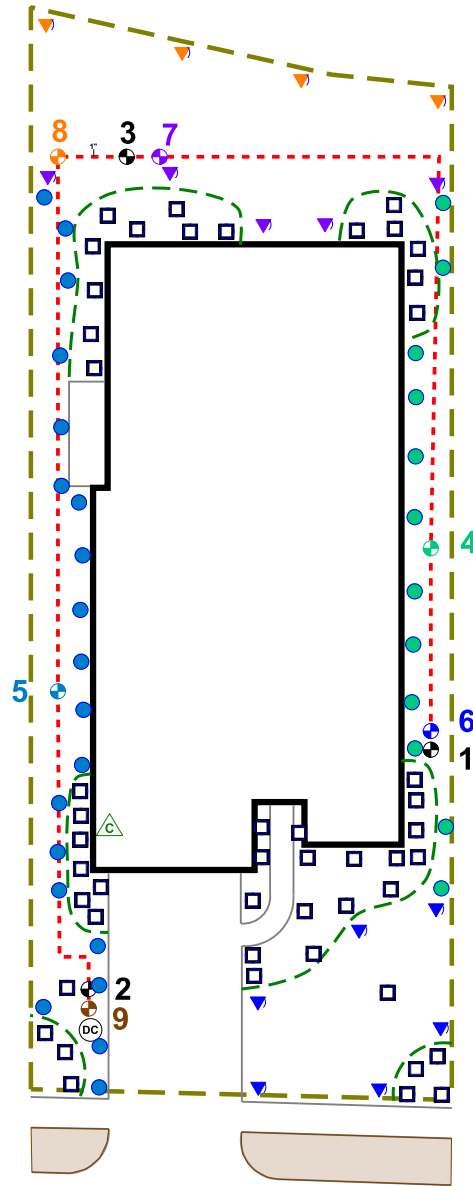

Recommended Run Times (minutes)

- Spray – Shrub 12
- Spray – Lawn 25
- Rotor – Lawn 45
- Drip – Lawn 45

Recommended Monthly Cycles

- (Water Days)
- January 3
 - February 3
 - March 4
 - April 4
 - May 7
 - June 9
 - July 11
 - August 11
 - September 9
 - October 6
 - November 4
 - December 3

Recommended Maintenance

- Backflow – Test Annually
- Filter – Check Annually for debris
- Heads – Run system monthly checking for leaks or broken heads
- Valve Covers – Trim grass to keep exposed
- Controller – Seasonal update programming
- Winter – Run system briefly every 2 weeks if system turned off

Legend

- ⊕ Backflow
- ⊗ Control Valve
- Spray - Shrub
- Spray - Lawn
- ▼ Rotor - Lawn
- ▭ Drip Tubing
- - - Main Line

406 SITLINGTON LANE

COMPLETION ITEMS PROVIDED

- The manufacturer's manual for the controller.
- A seasonal watering schedule.
- A list of components that require maintenance and the recommended frequency of maintenance.
- A permanent sticker has been attached to the controller indicating the warranty period for the irrigation system and contact information.
- The corrected or re-drawn design plans indicating the actual installation and components of the system.
- Location and operation of the isolation valve.