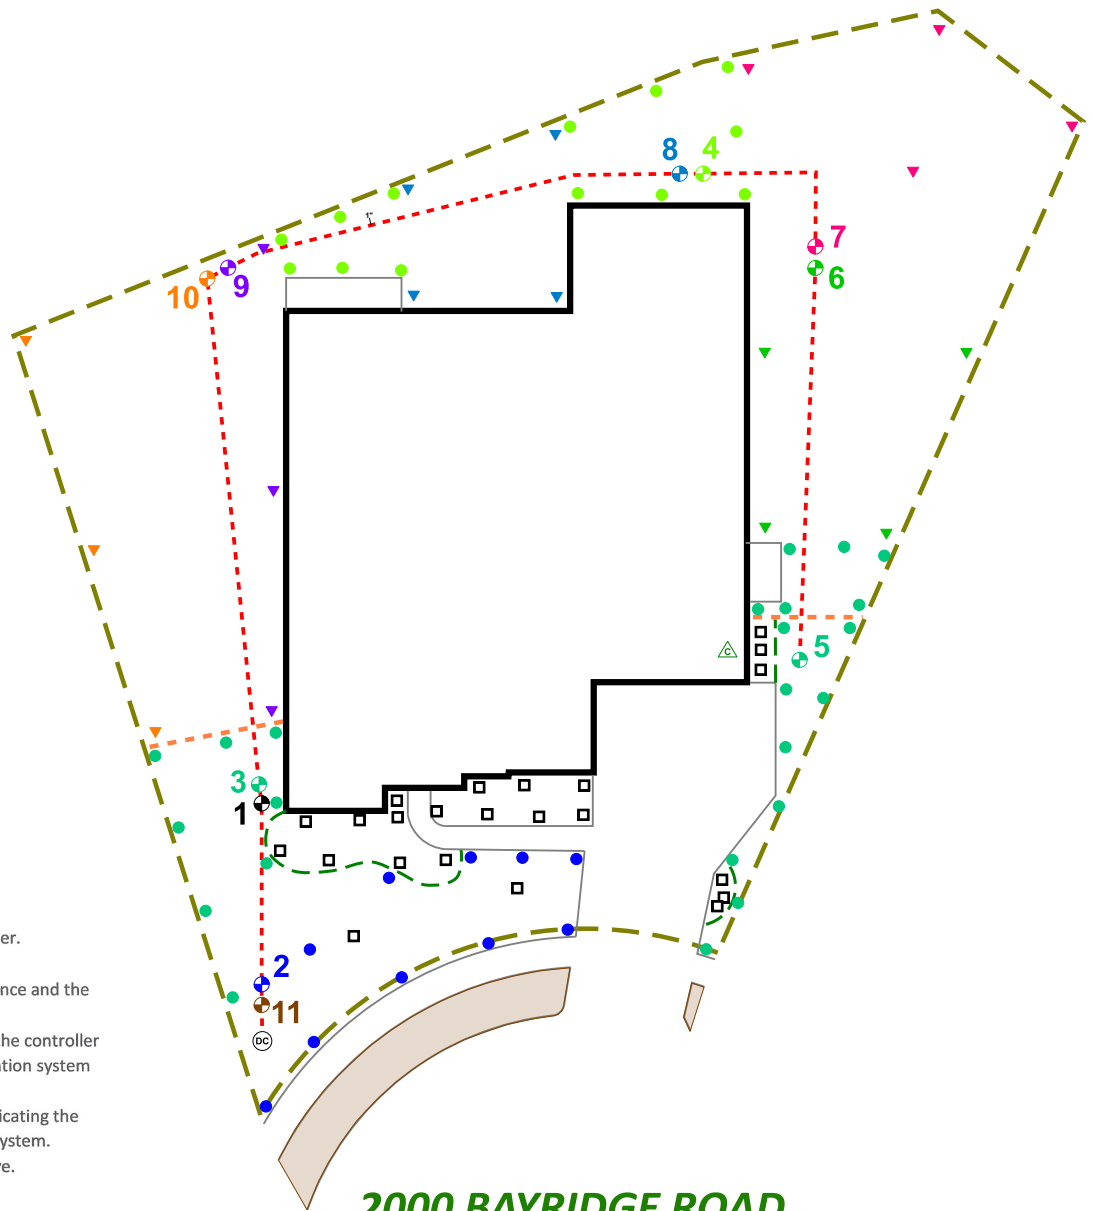

Recommended Maintenance

- Backflow – Test Annually
- Filter – Check Annually for debris
- Heads – Run system monthly checking for leaks or broken heads
- Valve Covers – Trim grass to keep exposed
- Controller – Seasonal update programming
- Winter – Run system briefly every 2 weeks if system turned off