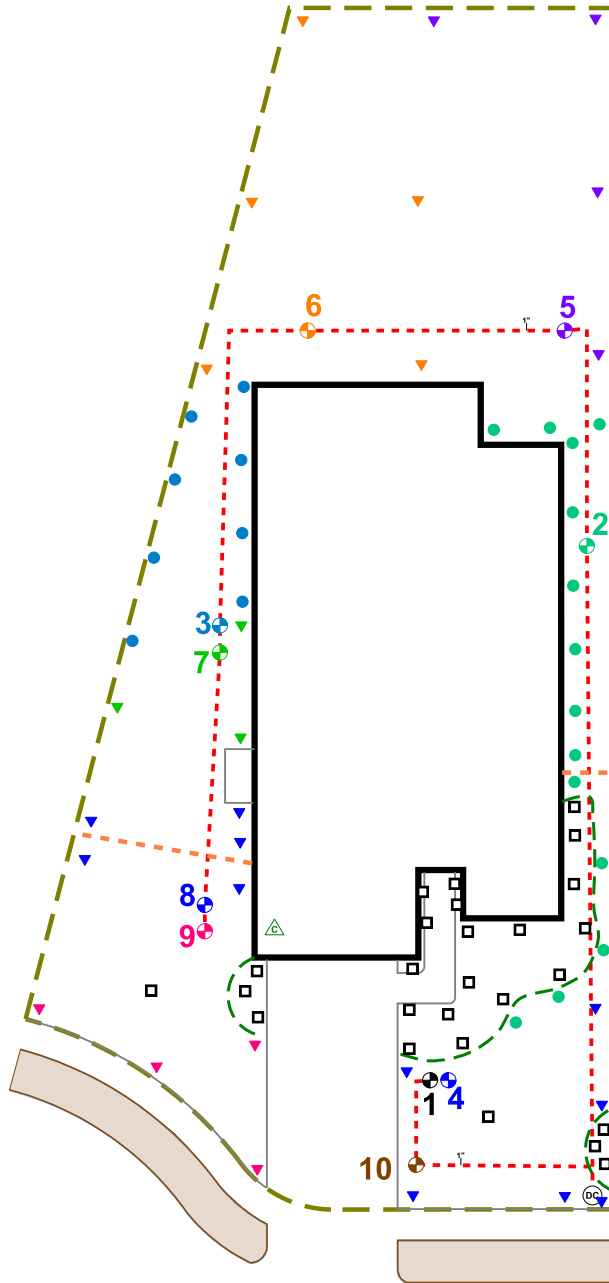

Recommended Run Times (minutes)

- Spray – Shrub 12
- Spray – Lawn 25
- Rotor – Lawn 45
- Drip – Lawn 45

Recommended Monthly Cycles

(Water Days)

- January 3
- February 3
- March 4
- April 4
- May 7
- June 9
- July 11
- August 11
- September 9
- October 6
- November 4
- December 3

Recommended Maintenance

- Backflow – Test Annually
- Filter – Check Annually for debris
- Heads – Run system monthly checking for leaks or broken heads
- Valve Covers – Trim grass to keep exposed
- Controller – Seasonal update programming
- Winter – Run system briefly every 2 weeks if system turned off

Legend

- Ⓞ Backflow
- ⊗ Control Valve
- Spray - Shrub
- Spray - Lawn
- ▼ Rotor - Lawn
- Drip Tubing
- - - Main Line

COMPLETION ITEMS PROVIDED

- The manufacturer’s manual for the controller.
- A seasonal watering schedule.
- A list of components that require maintenance and the recommended frequency of maintenance.
- A permanent sticker has been attached to the controller indicating the warranty period for the irrigation system and contact information.
- The corrected or re-drawn design plans indicating the actual installation and components of the system.
- Location and operation of the isolation valve.

System Owner / Representative Date

J

03/02/2024

NOTE: ALL Piping shown is diagrammatic and NOT illustrating actual location.

SHEET: 1 of 1	SCALE: 1" = 20'	CHECKED BY: STUBBLEFIELD	DRAWN BY: SINCLAIR	DATE: 2024 - 03 / 02	JOB NUMBER: 78665-HOM-1832	PROJECT: 1832 HOMESTEAD FARMS DRIVE ROUND ROCK, TX 78665	SHEET DESCRIPTION: IRRIGATION PLAN	COMPANY: BEST OF TEXAS LANDSCAPES LIBERTY HILL, TEXAS 78642 (512) 260-1430 www.bestoftexaslandscapes.com