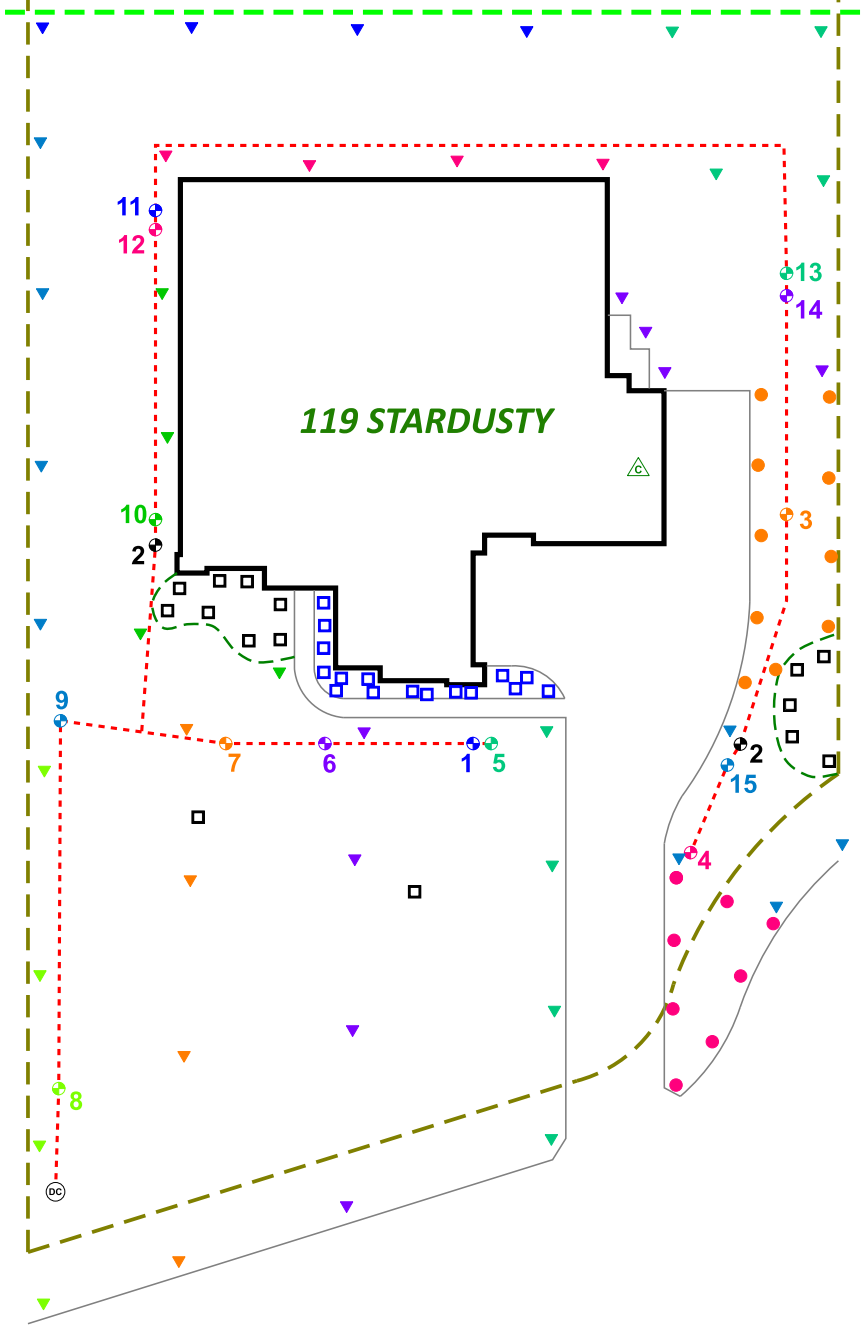

Recommended Run Times (minutes)

- Spray – Shrub 12
- Spray – Lawn 25
- Rotor – Lawn 45
- Drip – Lawn 45

Recommended Monthly Cycles

(Water Days)

- January 3
- February 3
- March 4
- April 4
- May 7
- June 9
- July 11
- August 11
- September 9
- October 6
- November 4
- December 3

Recommended Maintenance

- Backflow – Test Annually
- Filter – Check Annually for debris
- Heads – Run system monthly checking for leaks or broken heads
- Valve Covers – Trim grass to keep exposed
- Controller – Seasonal update programming
- Winter – Run system briefly every 2 weeks if system turned off

Legend

- ⊙ Backflow
- ⊗ Control Valve
- Spray - Shrub
- Spray - Lawn
- ▼ Rotor - Lawn
- ▭ Drip Tubing
- - - Main Line

COMPLETION ITEMS PROVIDED

- The manufacturer's manual for the controller.
- A seasonal watering schedule.
- A list of components that require maintenance and the recommended frequency of maintenance.
- A permanent sticker has been attached to the controller indicating the warranty period for the irrigation system and contact information.
- The corrected or re-drawn design plans indicating the actual installation and components of the system.
- Location and operation of the isolation valve.

11/18/2023

NOTE: ALL Piping shown is diagrammatic and NOT illustrating actual location.

<p>SHEET: 1 of 1</p> <p>SCALE: 1" = 20'</p> <p>DRAWN BY: SINCLAIR</p> <p>CHECKED BY: STUBBLEFIELD</p> <p>JOB NUMBER: 78642-STA-119</p> <p>DATE: 2023 - 11 / 18</p>	<p>REVISIONS: COMPLETION: 04/06/24</p>	<p>PROJECT: 119 STARDUSTY LIBERTY HILL TX 78642</p> <p>LOT 29 BLK N CLEARWATER PH 5</p>	<p>SHEET DESCRIPTION: IRRIGATION PLAN</p> 	<p>COMPANY: BEST OF TEXAS LANDSCAPES LIBERTY HILL, TEXAS 78642</p> <p>(512) 260-1430</p> <p>www.bestoftexaslandscapes.com</p>
--	---	--	--	--