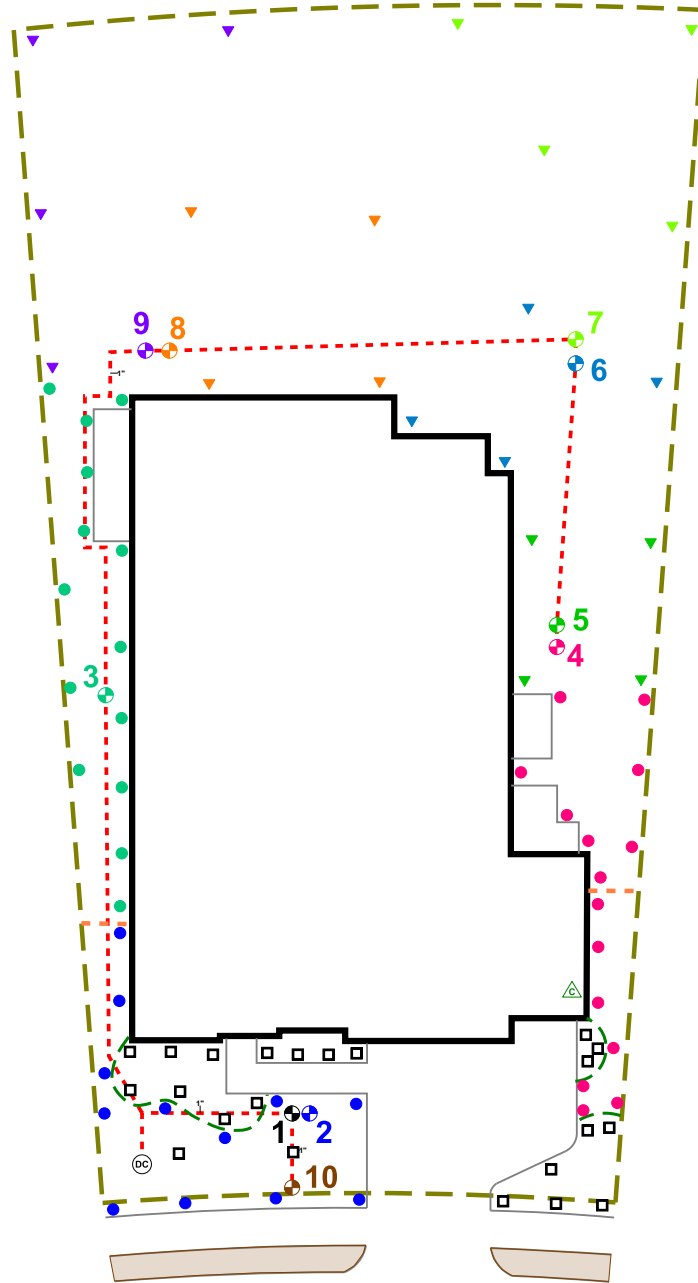

Recommended Maintenance

- Backflow – Test Annually
- Filter – Check Annually for debris
- Heads – Run system monthly checking for leaks or broken heads
- Valve Covers – Trim grass to keep exposed
- Controller – Seasonal update programming
- Winter – Run system briefly every 2 weeks if system turned off

Legend

- ⊙ Backflow
- ⊗ Control Valve
- Spray - Shrub
- Spray - Lawn
- ▼ Rotor - Lawn
- ▭ Drip Tubing
- - - Main Line

COMPLETION ITEMS PROVIDED

- The manufacturer's manual for the controller.
- A seasonal watering schedule.
- A list of components that require maintenance and the recommended frequency of maintenance.
- A permanent sticker has been attached to the controller indicating the warranty period for the irrigation system and contact information.
- The corrected or re-drawn design plans indicating the actual installation and components of the system.
- Location and operation of the isolation valve.

System Owner / Representative Date

J

01/01/2024

NOTE: ALL Piping shown is diagrammatic and NOT illustrating actual location.

SHEET: 1 of 1	SCALE: 1" = 20'	CHECKED BY: STUBBLEFIELD	DRAWN BY: SINCLAIR	JOB NUMBER: 78028-BLA-1020	DATE: 2024 - 01 / 01	REVISIONS: COMPLETION: 04/21/24	PROJECT: 1020 BLANKET FLOWER DRIVE GEORGETOWN, TX 78628 LOT 7, BLOCK H PARKSIDE ON THE RIVER	SHEET DESCRIPTION: IRRIGATION PLAN 	COMPANY: BEST OF TEXAS LANDSCAPES LIBERTY HILL, TEXAS 78642 (512) 260-1430 www.bestoftexaslandscapes.com
------------------	--------------------	-----------------------------	-----------------------	-------------------------------	-------------------------	---------------------------------------	---	--	---