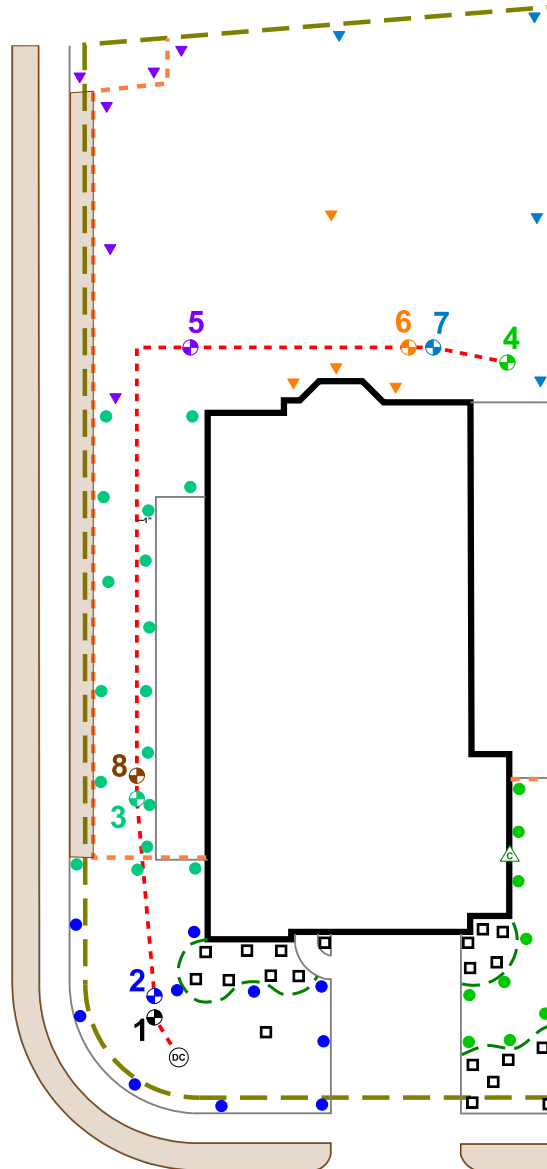

Recommended Maintenance

- Backflow – Test Annually
- Filter – Check Annually for debris
- Heads – Run system monthly checking for leaks or broken heads
- Valve Covers – Trim grass to keep exposed
- Controller – Seasonal update programming
- Winter – Run system briefly every 2 weeks if system turned off

Legend

- ⊙ Backflow
- ⊗ Control Valve
- Spray - Shrub
- Spray - Lawn
- ▼ Rotor - Lawn
- Drip Tubing
- - - Main Line

COMPLETION ITEMS PROVIDED

- The manufacturer’s manual for the controller.
- A seasonal watering schedule.
- A list of components that require maintenance and the recommended frequency of maintenance.
- A permanent sticker has been attached to the controller indicating the warranty period for the irrigation system and contact information.
- The corrected or re-drawn design plans indicating the actual installation and components of the system.
- Location and operation of the isolation valve.