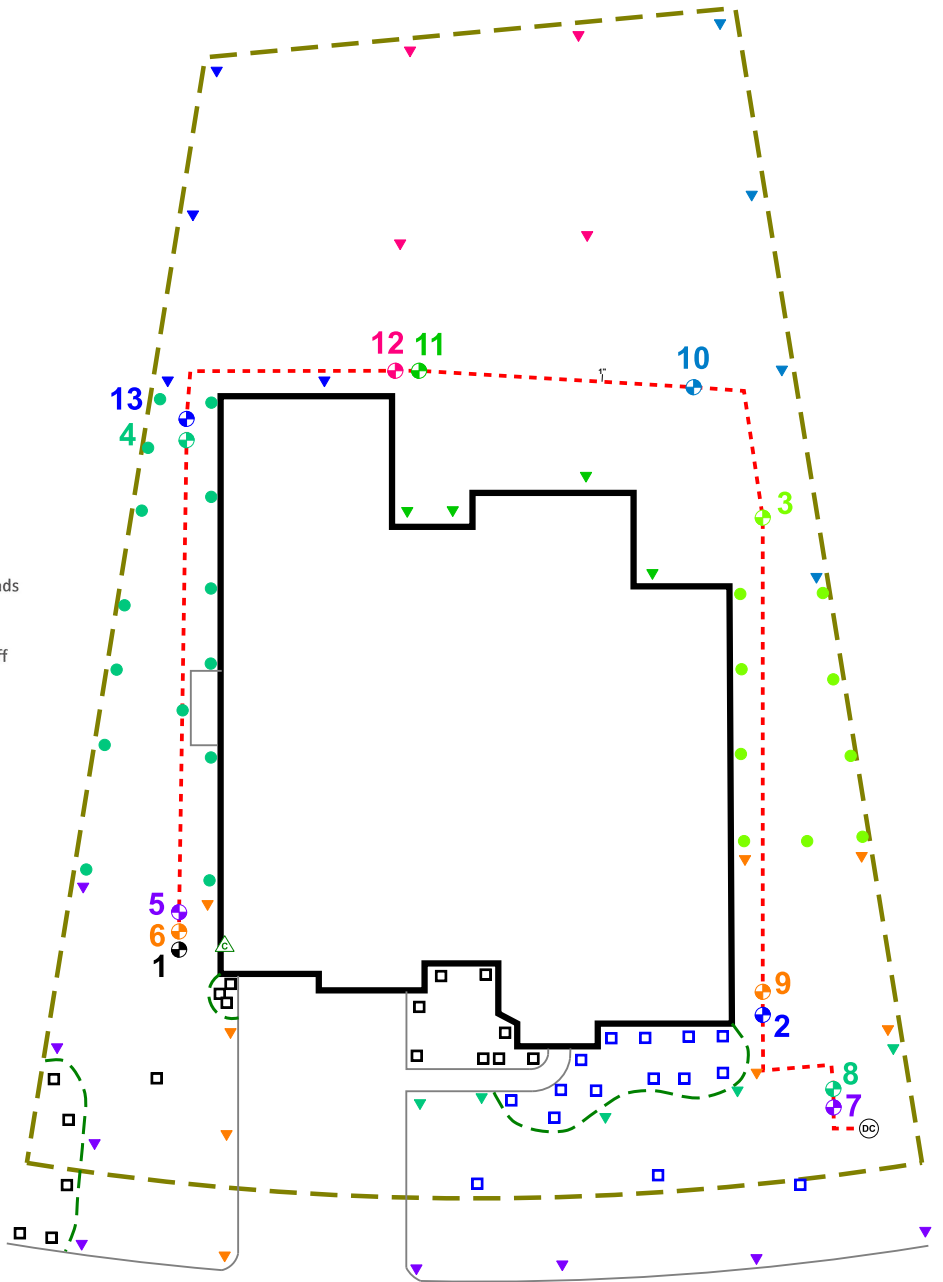

**Legend**

- ⊙ Backflow
- ⊗ Control Valve
- Spray - Shrub
- Spray - Lawn
- ▼ Rotor - Lawn
- Drip Tubing
- - - Main Line

**COMPLETION ITEMS PROVIDED**

- The manufacturer’s manual for the controller.
- A seasonal watering schedule.
- A list of components that require maintenance and the recommended frequency of maintenance.
- A permanent sticker has been attached to the controller indicating the warranty period for the irrigation system and contact information.
- The corrected or re-drawn design plans indicating the actual installation and components of the system.
- Location and operation of the isolation valve.

**2316 NOVARA TRAIL**

This irrigation system has been installed in accordance with all applicable state and local laws, ordinances, rules, regulations or orders. I have tested the system and determined that it has been installed according to the irrigation plan and is properly adjusted for the most efficient application of water at this time.

\_\_\_\_\_  
System Owner / Representative Date

*[Signature]*

12/06/2023

**NOTE: ALL Piping shown is diagrammatic and NOT illustrating actual location.**

SHEET: 1 of 1	SCALE: 1" = 20'	CHECKED BY: STUBBLEFIELD	DRAWN BY: SINCLAIR	JOB NUMBER: 7864-1-NOV-2316	DATE: 2023 - 12 / 06	REVISIONS:	PROJECT:	SHEET DESCRIPTION:	COMPANY:
						COMPLETION: 03/23/24	2316 NOVARA TRAIL LEANDER, TX 78641	IRRIGATION PLAN	BEST OF TEXAS LANDSCAPES LIBERTY HILL, TEXAS 78642  (512) 260-1430  www.bestoftexaslandscapes.com