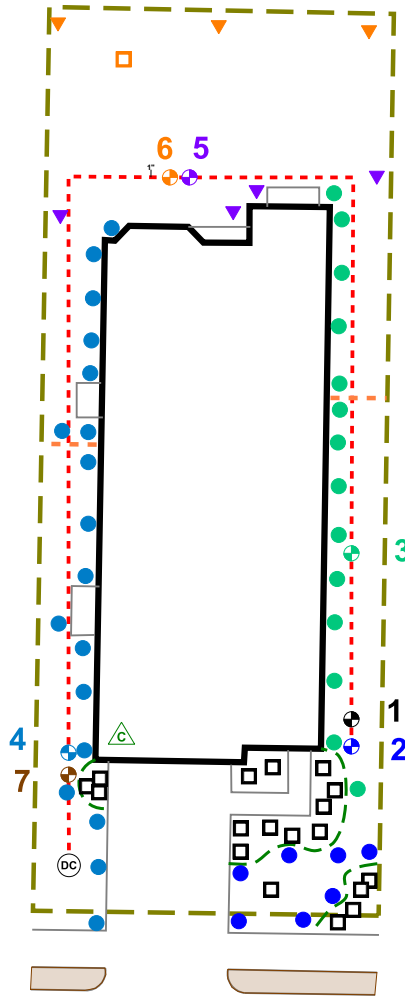

**Recommended Maintenance**

- Backflow – Test Annually
- Filter – Check Annually for debris
- Heads – Run system monthly checking for leaks or broken heads
- Valve Covers – Trim grass to keep exposed
- Controller – Seasonal update programming
- Winter – Run system briefly every 2 weeks if system turned off

**Legend**

- ⊕ Backflow
- ⊗ Control Valve
- Spray - Shrub
- Spray - Lawn
- ▼ Rotor - Lawn
- ▭ Drip Tubing
- - - Main Line

**COMPLETION ITEMS PROVIDED**

- The manufacturer’s manual for the controller.
- A seasonal watering schedule.
- A list of components that require maintenance and the recommended frequency of maintenance.
- A permanent sticker has been attached to the controller indicating the warranty period for the irrigation system and contact information.
- The corrected or re-drawn design plans indicating the actual installation and components of the system.
- Location and operation of the isolation valve.

**617 PECAN BOTTOM TRAIL**

*[Signature]*

05/05/2022

This irrigation system has been installed in accordance with all applicable state and local laws, ordinances, rules, regulations or orders. I have tested the system and determined that it has been installed according to the irrigation plan and is properly adjusted for the most efficient application of water at this time.

\_\_\_\_\_  
System Owner / Representative

\_\_\_\_\_  
Date

**NOTE: ALL Piping shown is diagrammatic and NOT illustrating actual location.**

<b>SHEET:</b> 1 of 1	<b>SCALE:</b> 1" = 20'	<b>CHECKED BY:</b> STUBBLEFIELD	<b>DRAWN BY:</b> SINCLAIR	<b>DATE:</b> 2022 - 05 / 05	<b>JOB NUMBER:</b> 78628-PEC-617	<b>PROJECT:</b> 617 PECAN BOTTOM TRAIL GEORGETOWN, TX 78628	<b>SHEET DESCRIPTION:</b> IRRIGATION PLAN	<b>COMPANY:</b> BEST OF TEXAS LANDSCAPES LIBERTY HILL, TEXAS 78642 (512) 260-1430 www.bestoftexaslandscapes.com