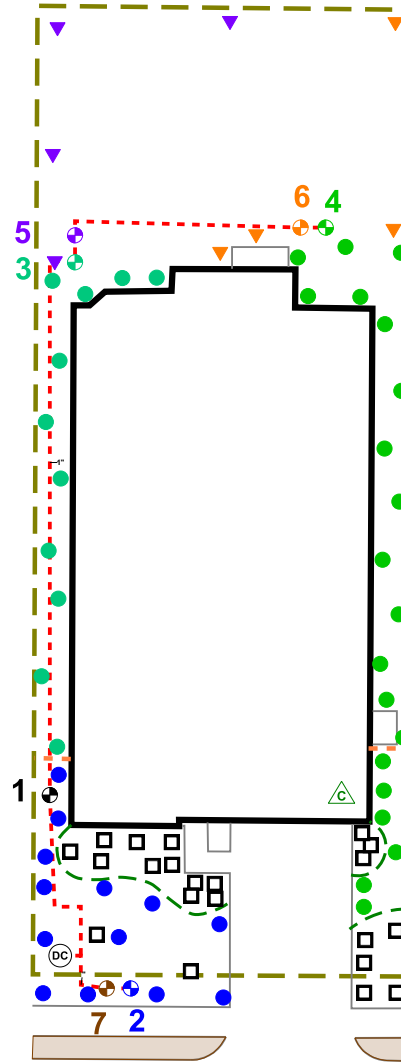

Recommended Run Times (minutes)

- Spray – Shrub 12
- Spray – Lawn 25
- Rotor – Lawn 45
- Drip – Lawn 45

Recommended Monthly Cycles

(Water Days)

- January 3
- February 3
- March 4
- April 4
- May 7
- June 9
- July 11
- August 11
- September 9
- October 6
- November 4
- December 3

Recommended Maintenance

- Backflow – Test Annually
- Filter – Check Annually for debris
- Heads – Run system monthly checking for leaks or broken heads
- Valve Covers – Trim grass to keep exposed
- Controller – Seasonal update programming
- Winter – Run system briefly every 2 weeks if system turned off

Legend

- ⊕ Backflow
- ⊗ Control Valve
- Spray - Shrub
- Spray - Lawn
- ▼ Rotor - Lawn
- Drip Tubing
- - - Main Line

1317 TEXAS ASH LANE

COMPLETION ITEMS PROVIDED

- The manufacturer’s manual for the controller.
- A seasonal watering schedule.
- A list of components that require maintenance and the recommended frequency of maintenance.
- A permanent sticker has been attached to the controller indicating the warranty period for the irrigation system and contact information.
- The corrected or re-drawn design plans indicating the actual installation and components of the system.
- Location and operation of the isolation valve.

System Owner / Representative

Date

NOTE: ALL Piping shown is diagrammatic and NOT illustrating actual location.

<p>SHEET: 1 of 1</p>	<p>SCALE: 1" = 20'</p>	<p>CHECKED BY: STUBBLEFIELD</p>	<p>DRAWN BY: SINCLAIR</p>	<p>JOB NUMBER: 78028-TEX-1317</p>	<p>DATE: 2022 - 05 / 01</p>	<p>REVISIONS: COMPLETION: 05/23/22</p>	<p>PROJECT: 1317 TEXAS ASH LANE GEORGETOWN, TX 78628</p>	<p>SHEET DESCRIPTION: IRRIGATION PLAN</p>	<p>COMPANY: BEST OF TEXAS LANDSCAPES LIBERTY HILL, TEXAS 78642 (512) 260-1430 www.bestoftexaslandscapes.com</p>
---------------------------------	-----------------------------------	--	--------------------------------------	--	--	---	---	--	--