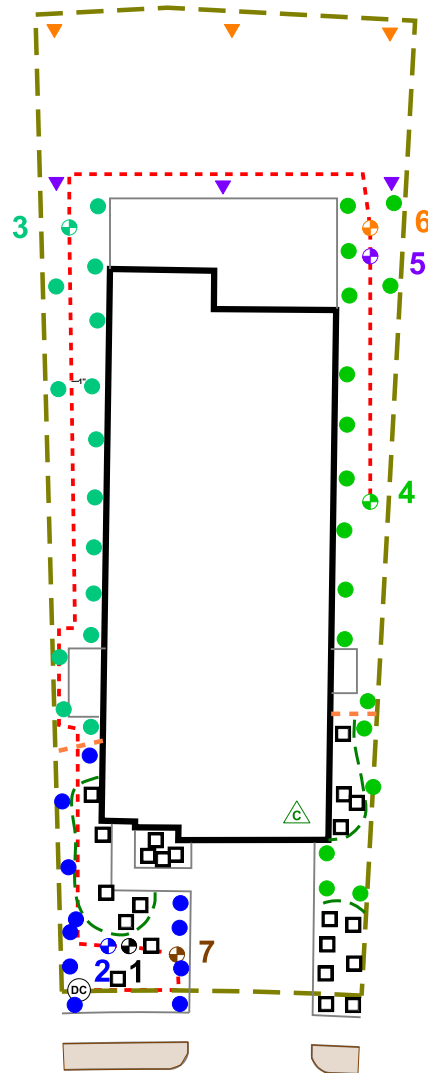

Recommended Run Times (minutes)

- Spray – Shrub 12
- Spray – Lawn 25
- Rotor – Lawn 45
- Drip – Lawn 45

Recommended Monthly Cycles

(Water Days)

- January 3
- February 3
- March 4
- April 4
- May 7
- June 9
- July 11
- August 11
- September 9
- October 6
- November 4
- December 3

Recommended Maintenance

- Backflow – Test Annually
- Filter – Check Annually for debris
- Heads – Run system monthly checking for leaks or broken heads
- Valve Covers – Trim grass to keep exposed
- Controller – Seasonal update programming
- Winter – Run system briefly every 2 weeks if system turned off

Legend

- ⊙ DC Backflow
- ⊗ Control Valve
- Spray - Shrub
- Spray - Lawn
- ▼ Rotor - Lawn
- ▭ Drip Tubing
- - - Main Line

COMPLETION ITEMS PROVIDED

- The manufacturer’s manual for the controller.
- A seasonal watering schedule.
- A list of components that require maintenance and the recommended frequency of maintenance.
- A permanent sticker has been attached to the controller indicating the warranty period for the irrigation system and contact information.
- The corrected or re-drawn design plans indicating the actual installation and components of the system.
- Location and operation of the isolation valve.

System Owner / Representative

Date

NOTE: ALL Piping shown is diagrammatic and NOT illustrating actual location.

SHEET: 1 of 1	SCALE: 1" = 20'	CHECKED BY: STUBBLEFIELD	DRAWN BY: SINCLAIR	JOB NUMBER: 78645-PRA-8019	DATE: 2022 - 03 / 08	REVISIONS: COMPLETION: 03/31/22	PROJECT: 8019 PRAIRIE RYE DRIVE LAGO VISTA, TX 78645 LOT 10, BLOCK B TESSERA ON LAKE TRAVIS PHASE 3A1	SHEET DESCRIPTION: IRRIGATION PLAN 	COMPANY: BEST OF TEXAS LANDSCAPES LIBERTY HILL, TEXAS 78642 (512) 260-1430 www.bestoftexaslandscapes.com
------------------	--------------------	-----------------------------	-----------------------	-------------------------------	-------------------------	---------------------------------------	--	---	--