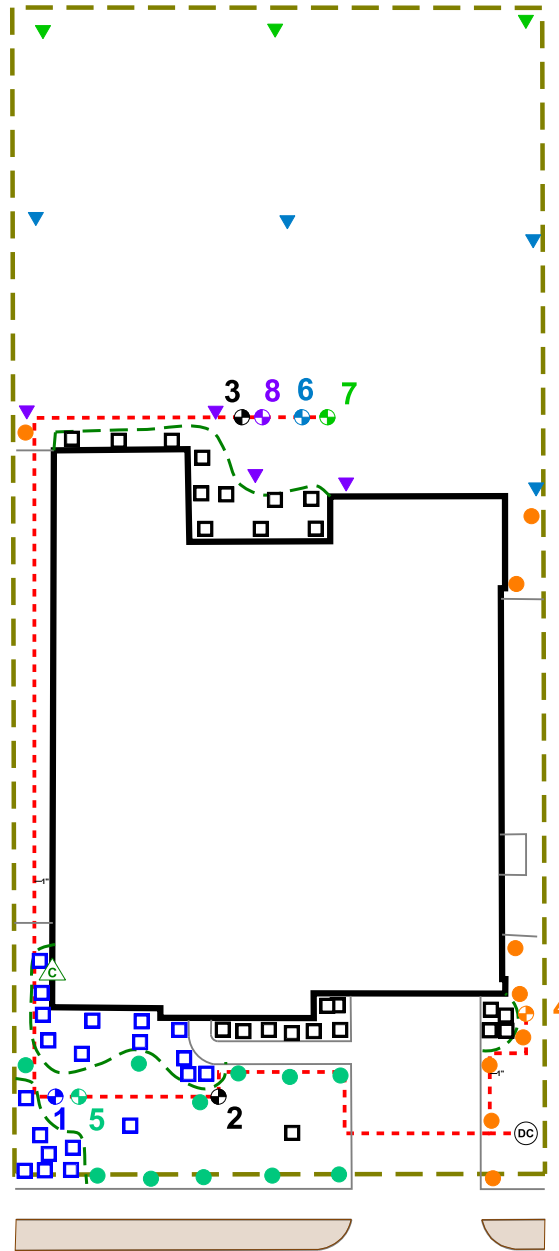

Recommended Maintenance

- Backflow – Test Annually
- Filter – Check Annually for debris
- Heads – Run system monthly checking for leaks or broken heads
- Valve Covers – Trim grass to keep exposed
- Controller – Seasonal update programming
- Winter – Run system briefly every 2 weeks if system turned off

Legend

- ⊕ Backflow
- ⊗ Control Valve
- Spray - Shrub
- Spray - Lawn
- ▼ Rotor - Lawn
- Drip Tubing
- - - Main Line

COMPLETION ITEMS PROVIDED

- The manufacturer’s manual for the controller.
- A seasonal watering schedule.
- A list of components that require maintenance and the recommended frequency of maintenance.
- A permanent sticker has been attached to the controller indicating the warranty period for the irrigation system and contact information.
- The corrected or re-drawn design plans indicating the actual installation and components of the system.
- Location and operation of the isolation valve.