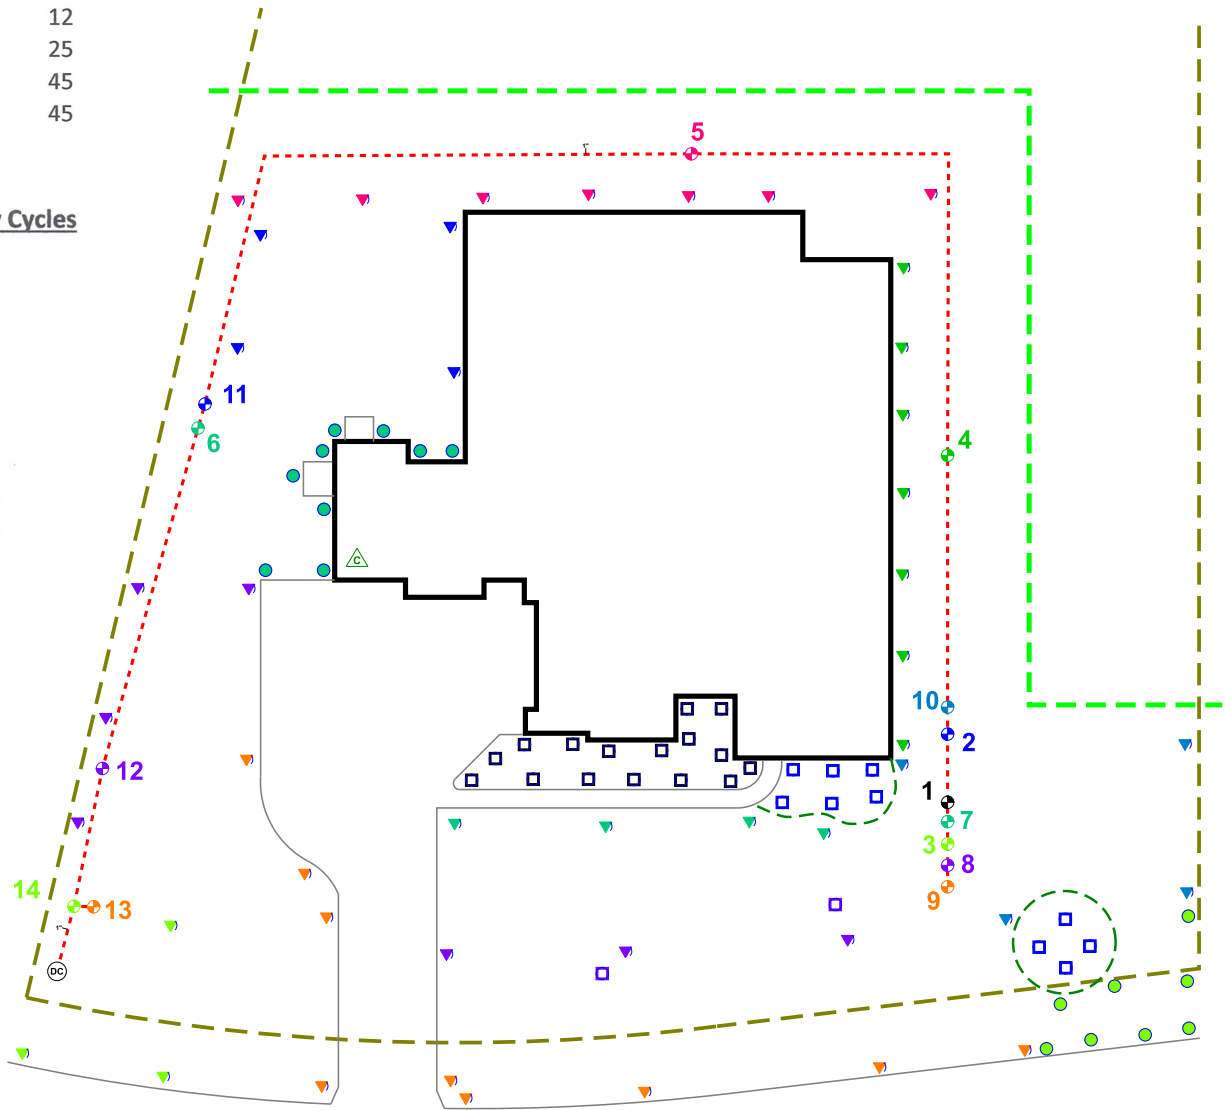

System Owner / Representative _____ Date _____

Recommended Run Times (minutes)

- Spray – Shrub 12
- Spray – Lawn 25
- Rotor – Lawn 45
- Drip – Lawn 45

Recommended Monthly Cycles

(Water Days)

- January 3
- February 3
- March 4
- April 4
- May 7
- June 9
- July 11
- August 11
- September 9
- October 6
- November 4
- December 3

Legend

- ⊙ Backflow
- ⊗ Control Valve
- Spray - Shrub
- Spray - Lawn
- ▼ Rotor - Lawn
- ▭ Drip Tubing
- - - Main Line

NOTE: ALL Piping shown is diagrammatic and NOT illustrating actual location.

265 WELLBORN ROAD

04/10/2022

SHEET: 1 of 1	SCALE: 1" = 20'	CHECKED BY: STUBBLEFIELD	DRAWN BY: SINCLAIR	JOB NUMBER: 78642-WEL-265	DATE: 2022 - 04 / 10	REVISIONS: COMPLETION: 05/16/22	PROJECT: 265 WELLBORN ROAD LIBERTY HILL TX 78642 LOT 14 BLK F NORTHGATE	SHEET DESCRIPTION: IRRIGATION PLAN 	COMPANY: BEST OF TEXAS LANDSCAPES LIBERTY HILL, TEXAS 78642 (512) 260-1430 www.bestoftexaslandscapes.com
------------------	--------------------	-----------------------------	-----------------------	------------------------------	-------------------------	---------------------------------------	--	--	---