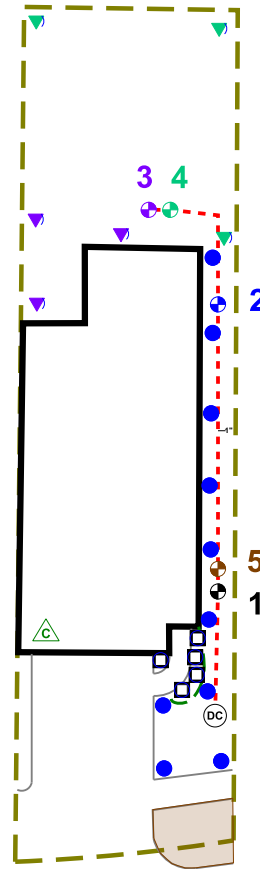

Recommended Run Times (minutes)

- Spray – Shrub 12
- Spray – Lawn 25
- Rotor – Lawn 45
- Drip – Lawn 45

Recommended Monthly Cycles

(Water Days)

- January 3
- February 3
- March 4
- April 4
- May 7
- June 9
- July 11
- August 11
- September 9
- October 6
- November 4
- December 3

Recommended Maintenance

- Backflow – Test Annually
- Filter – Check Annually for debris
- Heads – Run system monthly checking for leaks or broken heads
- Valve Covers – Trim grass to keep exposed
- Controller – Seasonal update programming
- Winter – Run system briefly every 2 weeks if system turned off

Legend

- ⊕ Backflow
- ⊗ Control Valve
- Spray - Shrub
- Spray - Lawn
- ▼ Rotor - Lawn
- Drip Tubing
- - - Main Line

COMPLETION ITEMS PROVIDED

- The manufacturer’s manual for the controller.
- A seasonal watering schedule.
- A list of components that require maintenance and the recommended frequency of maintenance.
- A permanent sticker has been attached to the controller indicating the warranty period for the irrigation system and contact information.
- The corrected or re-drawn design plans indicating the actual installation and components of the system.
- Location and operation of the isolation valve.

System Owner / Representative

Date

NOTE: ALL Piping shown is diagrammatic and NOT illustrating actual location.

SHEET: 1 of 1	SCALE: 1" = 20'	CHECKED BY: STUBBLEFIELD	DRAWN BY: SINCLAIR	DATE: 2022 - 05 / 02	JOB NUMBER: 78660-TJA-20505B	REVISIONS: COMPLETION: 05/19/22	PROJECT: 20505 B TRACTOR DRIVE PFLUGERVILLE, TX 78660 LOT 8B, PHASE A-WEST THE ROWE WEST CONDOMINIUMS	SHEET DESCRIPTION: IRRIGATION PLAN 	COMPANY: BEST OF TEXAS LANDSCAPES LIBERTY HILL, TEXAS 78642 (512) 260-1430 www.bestoftexaslandscapes.com
------------------	--------------------	-----------------------------	-----------------------	-------------------------	---------------------------------	---------------------------------------	--	--	---