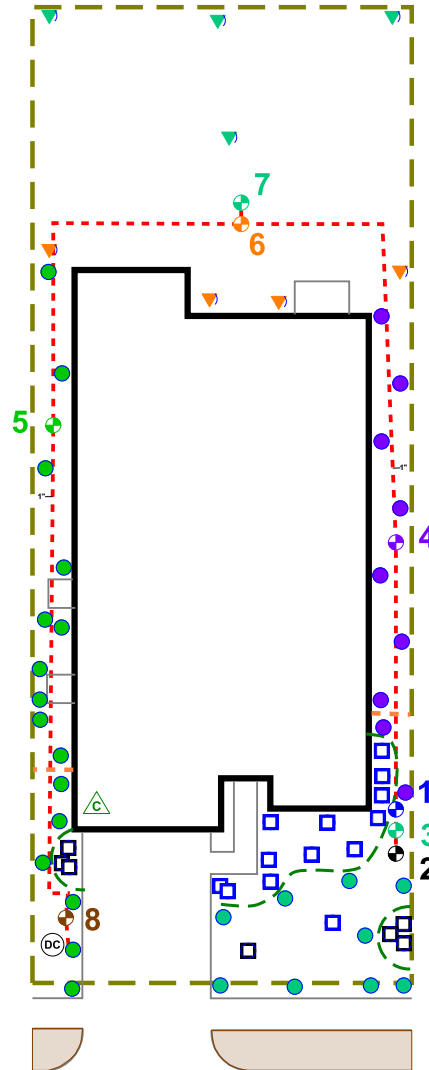

Recommended Run Times (minutes)

- Spray – Shrub 12
- Spray – Lawn 25
- Rotor – Lawn 45
- Drip – Lawn 45

Recommended Monthly Cycles

(Water Days)

- January 3
- February 3
- March 4
- April 4
- May 7
- June 9
- July 11
- August 11
- September 9
- October 6
- November 4
- December 3

Legend

- ⊕ Backflow
- ⊗ Control Valve
- Spray - Shrub
- Spray - Lawn
- ▼ Rotor - Lawn
- ▭ Drip Tubing
- - - Main Line

141 BERYL WAY

COMPLETION ITEMS PROVIDED

- The manufacturer's manual for the controller.
- A seasonal watering schedule.
- A list of components that require maintenance and the recommended frequency of maintenance.
- A permanent sticker has been attached to the controller indicating the warranty period for the irrigation system and contact information.
- The corrected or re-drawn design plans indicating the actual installation and components of the system.
- Location and operation of the isolation valve.

SHEET: 1 of 1

SCALE: 1" = 20'