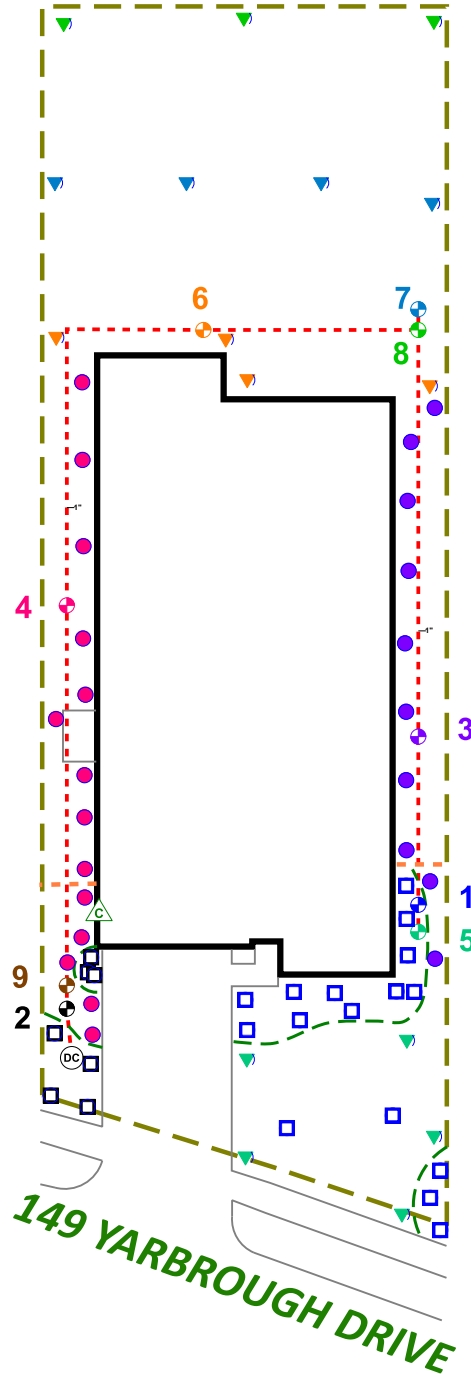

Recommended Run Times (minutes)

- Spray – Shrub 12
- Spray – Lawn 25
- Rotor – Lawn 45
- Drip – Lawn 45

Recommended Monthly Cycles

- (Water Days)
- January 3
 - February 3
 - March 4
 - April 4
 - May 7
 - June 9
 - July 11
 - August 11
 - September 9
 - October 6
 - November 4
 - December 3

Recommended Maintenance

- Backflow – Test Annually
- Filter – Check Annually for debris
- Heads – Run system monthly checking for leaks or broken heads
- Valve Covers – Trim grass to keep exposed
- Controller – Seasonal update programming
- Winter – Run system briefly every 2 weeks if system turned off

Legend

- ⊕ Backflow
- ⊗ Control Valve
- Spray - Shrub
- Spray - Lawn
- ▼ Rotor - Lawn
- ▬ Drip Tubing
- - - Main Line

COMPLETION ITEMS PROVIDED

- The manufacturer's manual for the controller.
- A seasonal watering schedule.
- A list of components that require maintenance and the recommended frequency of maintenance.
- A permanent sticker has been attached to the controller indicating the warranty period for the irrigation system and contact information.
- The corrected or re-drawn design plans indicating the actual installation and components of the system.
- Location and operation of the isolation valve.

System Owner / Representative

Date

NOTE: ALL Piping shown is diagrammatic and NOT illustrating actual location.

<p>SHEET: 1 of 1</p>	<p>SCALE: 1" = 20'</p>	<p>CHECKED BY: STUBBLEFIELD</p>	<p>DRAWN BY: SINCLAIR</p>	<p>JOB NUMBER: 78620-YAR-149</p>	<p>DATE: 2021 - 11 / 08</p>	<p>REVISIONS: COMPLETION: 11/22/21</p>	<p>PROJECT: 149 YARBROUGH DRIVE DRIPPING SPRINGS TX 78620</p>	<p>SHEET DESCRIPTION: IRRIGATION PLAN</p>	<p>COMPANY: BEST OF TEXAS LANDSCAPES LIBERTY HILL, TEXAS 78642 (512) 260-1430 www.bestoftexaslandscapes.com</p>
---------------------------------	-----------------------------------	--	--------------------------------------	---	--	---	--	--	--