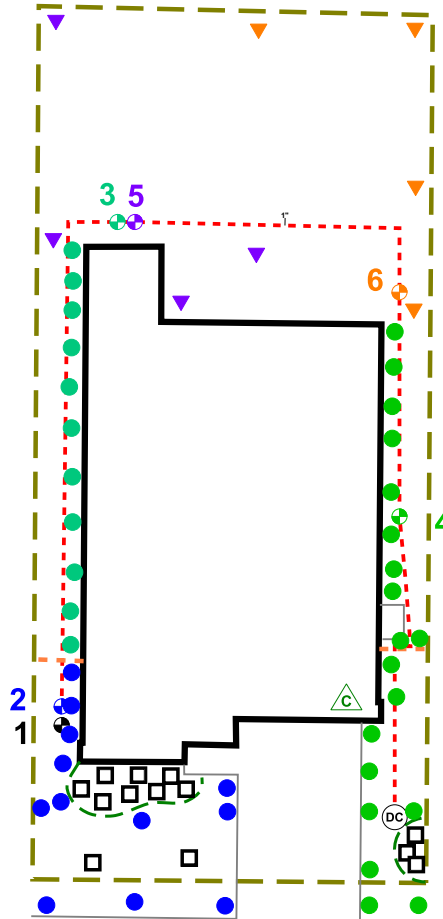

Recommended Run Times (minutes)

- Spray – Shrub 12
- Spray – Lawn 25
- Rotor – Lawn 45

Recommended Monthly Cycles

(Water Days)

- January 3
- February 3
- March 4
- April 4
- May 7
- June 9
- July 11
- August 11
- September 9
- October 6
- November 4
- December 3

Recommended Maintenance

- Backflow – Test Annually (contact Lewis Sinclair 512-563-8762)
- Filter – Check Annually for debris
- Heads – Run system monthly checking for leaks or broken heads
- Valve Covers – Trim grass to keep exposed
- Controller – Seasonal update programming
- Winter – Run system briefly every 2 weeks if system turned off

Legend

- ⊙ DC Backflow
- ⊗ Control Valve
- Spray - Shrub
- Spray - Lawn
- ▼ Rotor - Lawn
- Drip Tubing
- - - Main Line

1012 MOOSE ROAD

COMPLETION ITEMS PROVIDED

- The manufacturer's manual for the controller.
- A seasonal watering schedule.
- A list of components that require maintenance and the recommended frequency of maintenance.
- A permanent sticker has been attached to the controller indicating the warranty period for the irrigation system and contact information.
- The corrected or re-drawn design plans indicating the actual installation and components of the system.
- Location and operation of the isolation valve.

System Owner / Representative

Date

NOTE: ALL Piping shown is diagrammatic and NOT illustrating actual location.

SHEET: 1 of 1	SCALE: 1" = 20'	CHECKED BY: STUBBLEFIELD	DRAWN BY: SINCLAIR	JOB NUMBER: 7834-MCO-1012	DATE: 2021 - 11 / 02	REVISIONS: COMPLETION: 11/22/21	PROJECT: 1012 MOOSE ROAD HUTTO, TX 78634 LOT 37, BLOCK PP EMORY CROSSING, PHASE 1	SHEET DESCRIPTION: IRRIGATION PLAN 	COMPANY: BEST OF TEXAS LANDSCAPES LIBERTY HILL, TEXAS 78642 (512) 260-1430 www.bestoftexaslandscapes.com
------------------	--------------------	-----------------------------	-----------------------	------------------------------	-------------------------	---------------------------------------	--	--	---