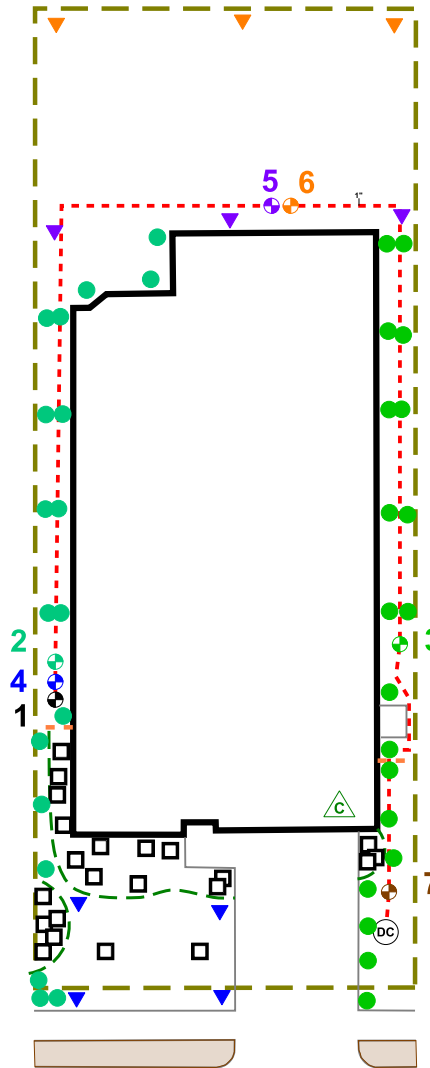

Recommended Run Times (minutes)

- Spray – Shrub 12
- Spray – Lawn 25
- Rotor – Lawn 45

Recommended Monthly Cycles

(Water Days)

- January 3
- February 3
- March 4
- April 4
- May 7
- June 9
- July 11
- August 11
- September 9
- October 6
- November 4
- December 3

Recommended Maintenance

- Backflow – Test Annually (contact Lewis Sinclair 512-563-8762)
- Filter – Check Annually for debris
- Heads – Run system monthly checking for leaks or broken heads
- Valve Covers – Trim grass to keep exposed
- Controller – Seasonal update programming
- Winter – Run system briefly every 2 weeks if system turned off

Legend

- Ⓢ Backflow
- ⊗ Control Valve
- Spray - Shrub
- Spray - Lawn
- ▼ Rotor - Lawn
- Drip Tubing
- - - Main Line

COMPLETION ITEMS PROVIDED

- The manufacturer’s manual for the controller.
- A seasonal watering schedule.
- A list of components that require maintenance and the recommended frequency of maintenance.
- A permanent sticker has been attached to the controller indicating the warranty period for the irrigation system and contact information.
- The corrected or re-drawn design plans indicating the actual installation and components of the system.
- Location and operation of the isolation valve.

System Owner / Representative

Date

NOTE: ALL Piping shown is diagrammatic and NOT illustrating actual location.

SHEET: 1 of 1	SCALE: 1" = 20'	CHECKED BY: STUBBLEFIELD	DRAWN BY: SINCLAIR	JOB NUMBER: 7861-1-MAI-22610	DATE: 2021 - 11 / 02	REVISIONS: COMPLETION: 11/21/21	PROJECT: 22610 MAIDENGRASS LANE LAGO VISTA, TX 78645 LOT 14, BLOCK F TESSERA ON LAKE TRAVIS PHASE 3A2	SHEET DESCRIPTION: IRRIGATION PLAN 	COMPANY: BEST OF TEXAS LANDSCAPES LIBERTY HILL, TEXAS 78642 (512) 260-1430 www.bestoftexaslandscapes.com
------------------	--------------------	-----------------------------	-----------------------	---------------------------------	-------------------------	---------------------------------------	--	---	--