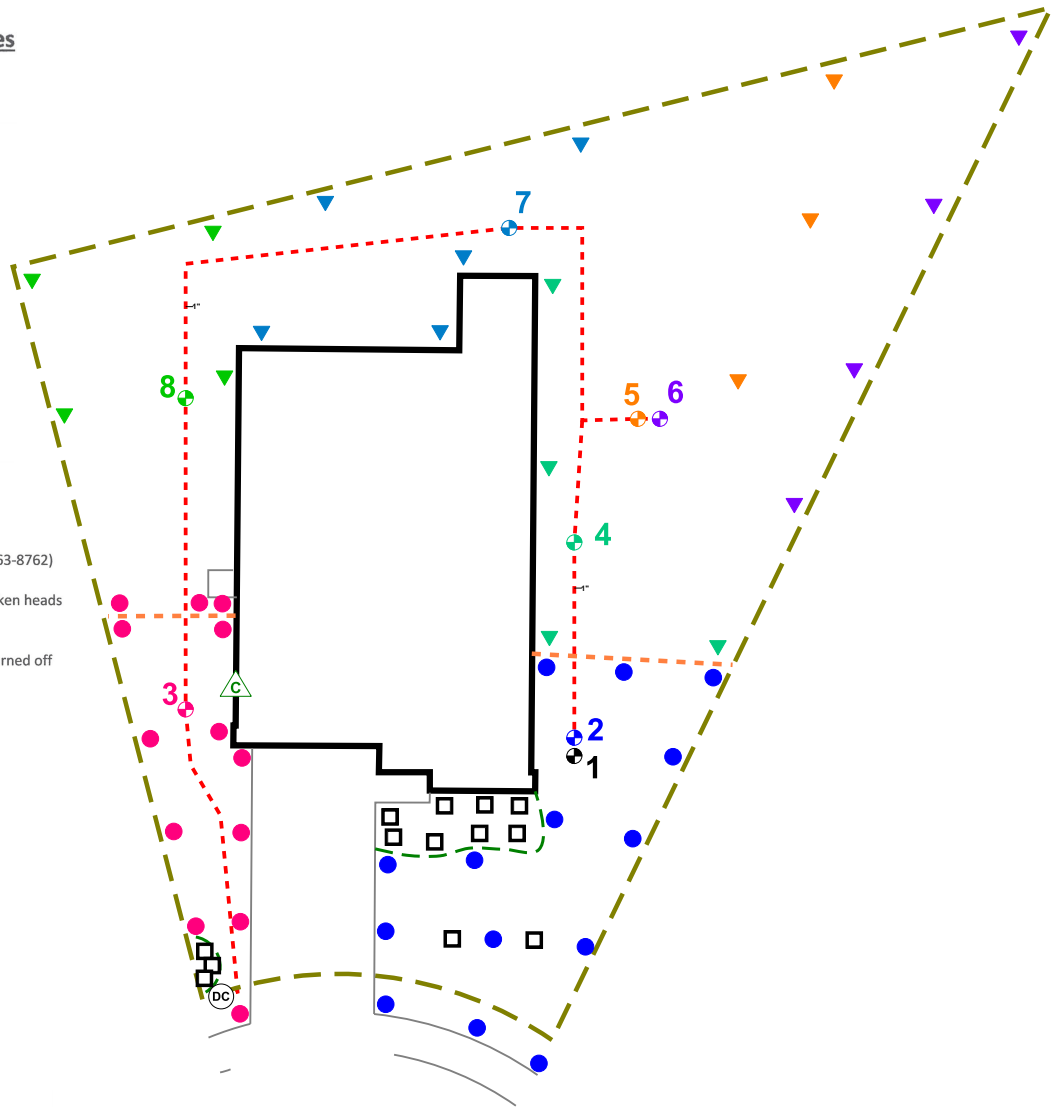

Recommended Run Times (minutes)

- Spray – Shrub 12
- Spray – Lawn 25
- Rotor – Lawn 45

Recommended Monthly Cycles

(Water Days)

- January 3
- February 3
- March 4
- April 4
- May 7
- June 9
- July 11
- August 11
- September 9
- October 6
- November 4
- December 3

Recommended Maintenance

- Backflow – Test Annually (contact Lewis Sinclair 512-563-8762)
- Filter – Check Annually for debris
- Heads – Run system monthly checking for leaks or broken heads
- Valve Covers – Trim grass to keep exposed
- Controller – Seasonal update programming
- Winter – Run system briefly every 2 weeks if system turned off

Legend

- ⊙ (DC) Backflow
- ⊗ Control Valve
- Spray - Shrub
- Spray - Lawn
- ▼ Rotor - Lawn
- Drip Tubing
- - - Main Line

COMPLETION ITEMS PROVIDED

- The manufacturer's manual for the controller.
- A seasonal watering schedule.
- A list of components that require maintenance and the recommended frequency of maintenance.
- A permanent sticker has been attached to the controller indicating the warranty period for the irrigation system and contact information.
- The corrected or re-drawn design plans indicating the actual installation and components of the system.
- Location and operation of the isolation valve.

1002 MOOSE ROAD

[Signature]

11/05/21

This irrigation system has been installed in accordance with all applicable state and local laws, ordinances, rules, regulations or orders. I have tested the system and determined that it has been installed according to the irrigation plan and is properly adjusted for the most efficient application of water at this time.