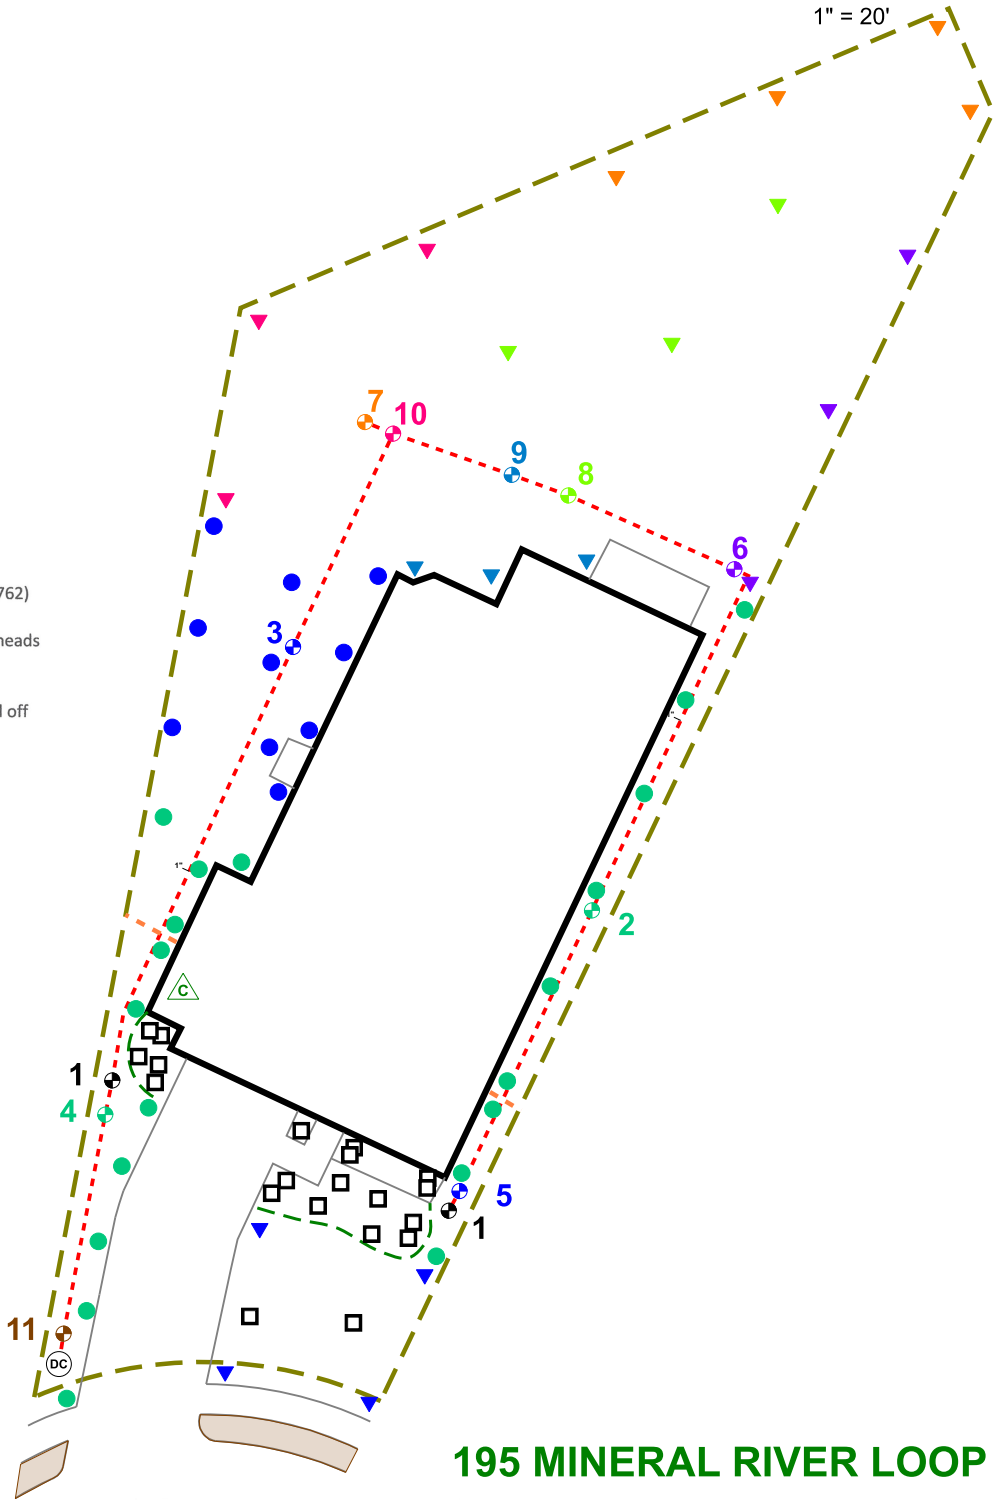

Recommended Run Times (minutes)

- Spray – Shrub 12
- Spray – Lawn 25
- Rotor – Lawn 45

Recommended Monthly Cycles

(Water Days)

- January 3
- February 3
- March 4
- April 4
- May 7
- June 9
- July 11
- August 11
- September 9
- October 6
- November 4
- December 3

Legend

- ⊕ DC Backflow
- ⊗ Control Valve
- Spray - Shrub
- Spray - Lawn
- ▼ Rotor - Lawn
- ▭ Drip Tubing
- - - Main Line

COMPLETION ITEMS PROVIDED

- The manufacturer's manual for the controller.
- A seasonal watering schedule.
- A list of components that require maintenance and the recommended frequency of maintenance.
- A permanent sticker has been attached to the controller indicating the warranty period for the irrigation system and contact information.
- The corrected or re-drawn design plans indicating the actual installation and components of the system.
- Location and operation of the isolation valve.

195 MINERAL RIVER LOOP

This irrigation system has been installed in accordance with all applicable state and local laws, ordinances, rules, regulations or orders. I have tested the system and determined that it has been installed according to the irrigation plan and is properly adjusted for the most efficient application of water at this time.

System Owner / Representative Date

[Signature]

08/29/21

NOTE: ALL Piping shown is diagrammatic and NOT illustrating actual location.

SHEET: 1 of 1	SCALE: 1" = 20'	CHECKED BY: STUBBLEFIELD	DRAWN BY: SINCLAIR	JOB NUMBER: 78640-MIN-195	DATE: 2021 - 08 / 29	REVISIONS: COMPLETION: 10/21/21	PROJECT: 195 MINERAL RIVER LOOP KYLE, TX 78640 LOT 9, BLOCK 1 6 CREEKS, PHASE 1, SECTION 3	SHEET DESCRIPTION: IRRIGATION PLAN 	COMPANY: BEST OF TEXAS LANDSCAPES LIBERTY HILL, TEXAS 78642 (512) 260-1430 www.bestoftexaslandscapes.com