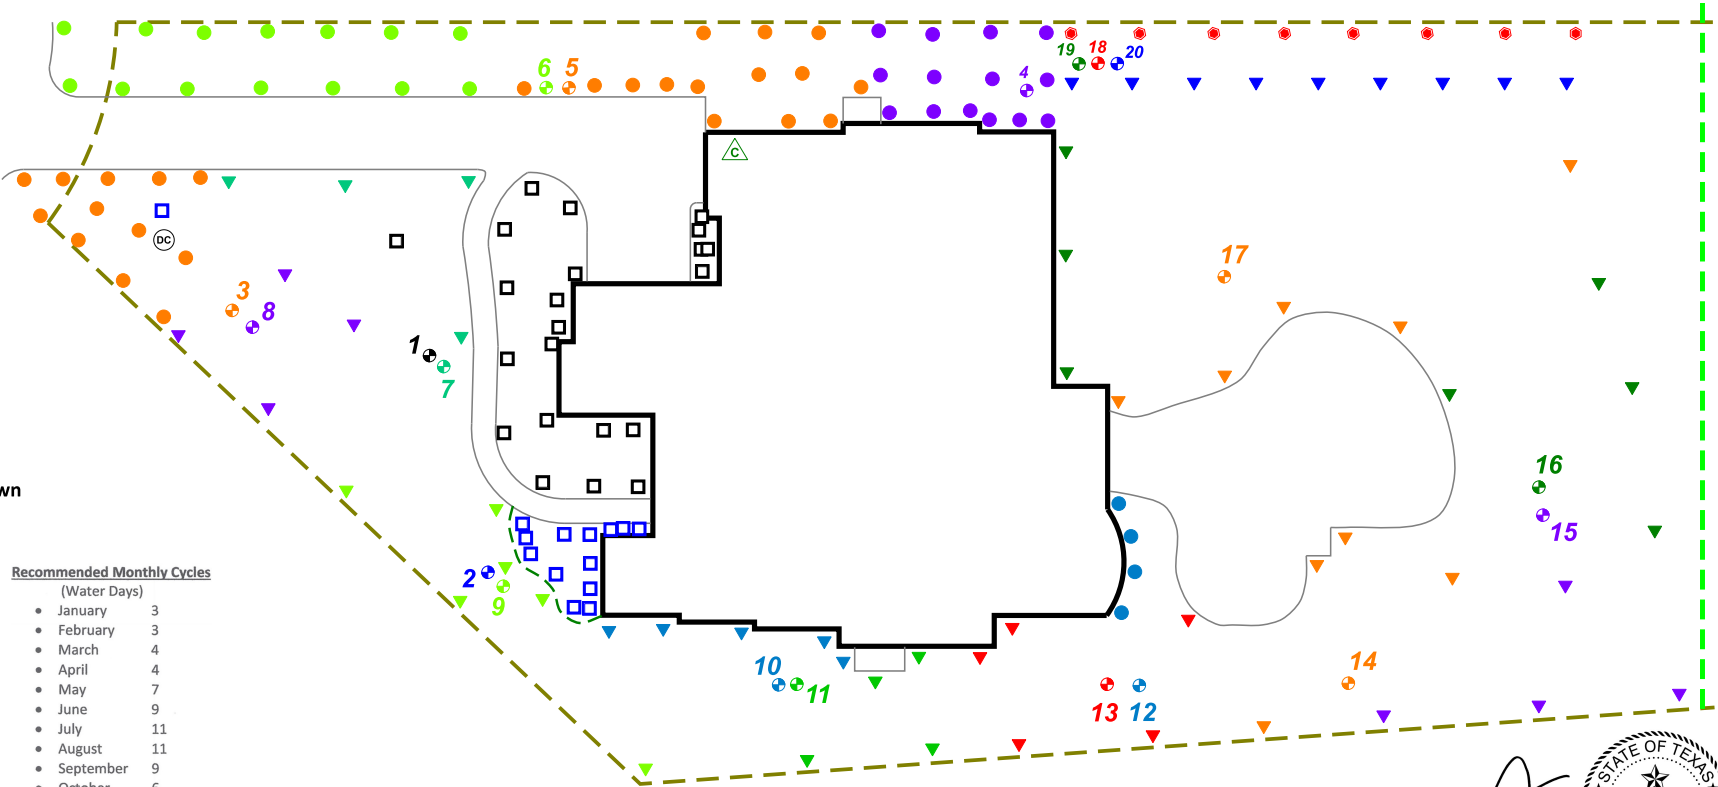

Recommended Run Times (minutes)

- Spray – Shrub 12
- Spray – Lawn 25
- Rotor – Lawn 45

Recommended Maintenance

COMPLETION ITEMS PROVIDED

- The manufacturer's manual for the controller.
- A seasonal watering schedule.
- A list of components that require maintenance and the recommended frequency of maintenance.
- A permanent sticker has been attached to the controller indicating the warranty period for the irrigation system and contact information.
- The corrected or re-drawn design plans indicating the actual installation and components of the system.
- Location and operation of the isolation valve.

Legend

- ⊙ Backflow
- ⊗ Control Valve
- Spray - Shrub
- ⊙ Bubbler
- Spray - Lawn
- ▼ Rotor/MP - Lawn
- ▭ Drip Tubing
- - - Main Line

Recommended Monthly Cycles

1. (Water Days)
2. January 3
   - February 3
   - March 4
   - April 4
   - May 7
   - June 9
   - July 11
   - August 11
   - September 9
   - October 6
   - November 4
   - December 3

216 REATAWAY

NOTE: ALL Piping shown is diagrammatic and NOT illustrating actual location.

09/13/2020

SHEET:	1 of 1
SCALE:	1" = 20'
CHECKED BY:	STUBBLEFIELD
DRAWN BY:	SINCLAIR
JOB NUMBER:	78620-REA-216
DATE:	2020 - 09 / 13
REVISIONS:	Completion 10/04/2020 06/28/2021 10/28/2021

PROJECT:
216 REATAWAY DRIPPING SPRINGS TX 78620

SHEET DESCRIPTION:
IRRIGATION PLAN

COMPANY:
BEST OF TEXAS LANDSCAPES LIBERTY HILL, TEXAS 78642
(512) 260-1430
www.bestoftexaslandscapes.com