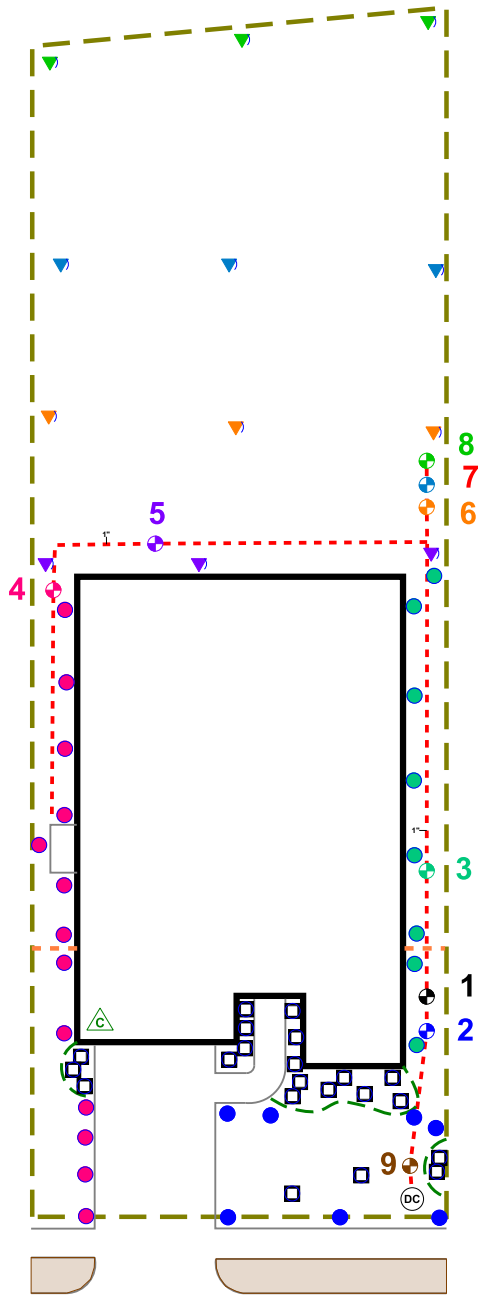

**Recommended Run Times (minutes)**

- Spray – Shrub 12
- Spray – Lawn 25
- Rotor – Lawn 45
- Drip – Lawn 45

**Recommended Monthly Cycles**

(Water Days)

- January 3
- February 3
- March 4
- April 4
- May 7
- June 9
- July 11
- August 11
- September 9
- October 6
- November 4
- December 3

**Recommended Maintenance**

- Backflow – Test Annually
- Filter – Check Annually for debris
- Heads – Run system monthly checking for leaks or broken heads
- Valve Covers – Trim grass to keep exposed
- Controller – Seasonal update programming
- Winter – Run system briefly every 2 weeks if system turned off

**Legend**

- ⊕ Backflow
- ⊗ Control Valve
- Spray - Shrub
- Spray - Lawn
- ▼ Rotor - Lawn
- ▭ Drip Tubing
- - - Main Line

**COMPLETION ITEMS PROVIDED**

- The manufacturer’s manual for the controller.
- A seasonal watering schedule.
- A list of components that require maintenance and the recommended frequency of maintenance.
- A permanent sticker has been attached to the controller indicating the warranty period for the irrigation system and contact information.
- The corrected or re-drawn design plans indicating the actual installation and components of the system.
- Location and operation of the isolation valve.

\_\_\_\_\_  
System Owner / Representative

\_\_\_\_\_  
Date

**NOTE: ALL Piping shown is diagrammatic and NOT illustrating actual location.**

SHEET: 1 of 1	SCALE: 1" = 20'	CHECKED BY: STUBBLEFIELD	DRAWN BY: SINCLAIR	JOB NUMBER: 78132-SAH-1338	DATE: 2021 - 06 / 30	REVISIONS: COMPLETION:	PROJECT:	SHEET DESCRIPTION:	COMPANY:
							1338 SAHMS BRANCH NEW BRAUNFELS TX 78132	IRRIGATION PLAN	BEST OF TEXAS LANDSCAPES LIBERTY HILL, TEXAS 78642  (512) 260-1430  www.bestoftexaslandscapes.com