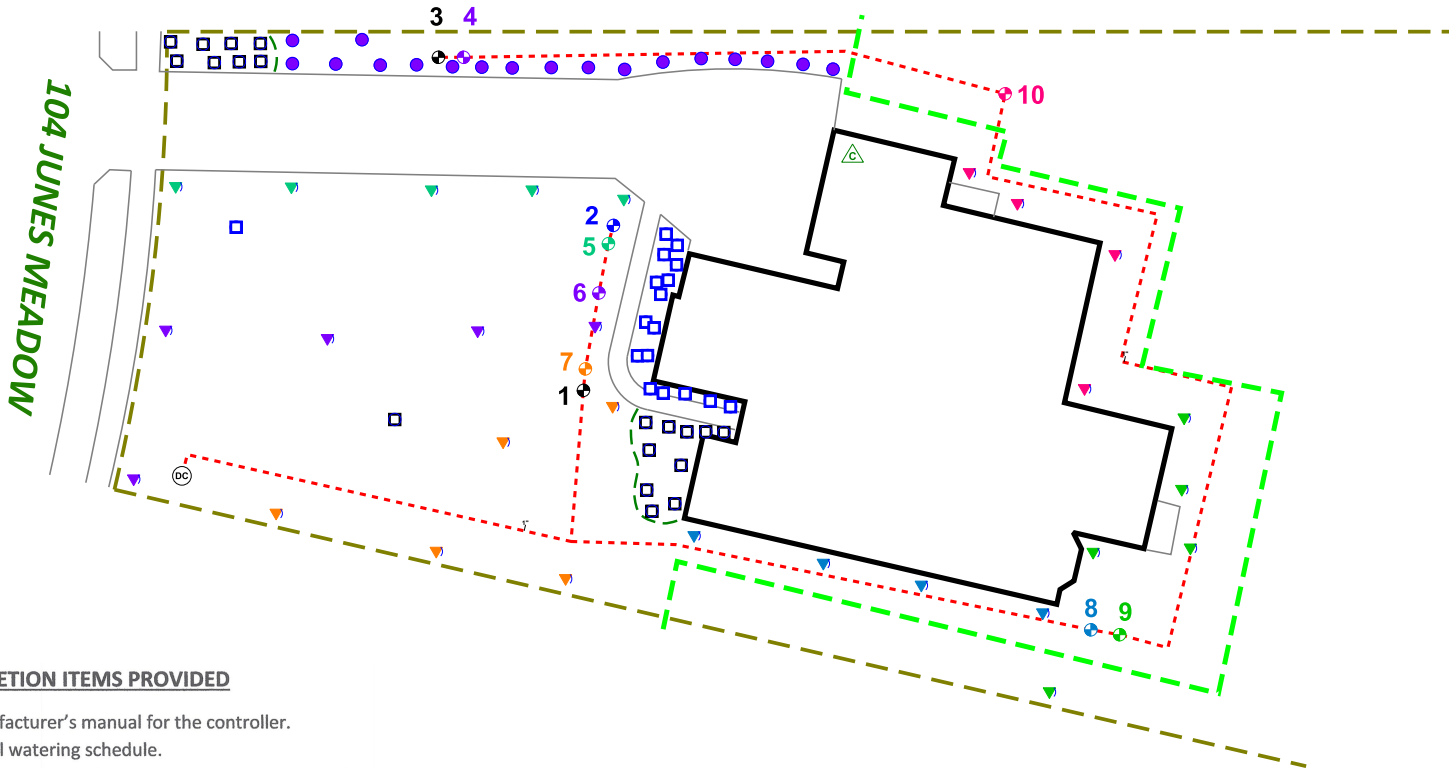

Legend

- Backflow
- Control Valve
- Spray - Shrub
- Spray - Lawn
- Rotor - Lawn
- Drip Tubing
- Main Line

Recommended Run Times (minutes)

- Spray – Shrub 12
- Spray – Lawn 25
- Rotor – Lawn 45
- Drip – Lawn 45

Recommended Monthly Cycles

1. (Water Days)
2. January 3
   - February 3
   - March 4
   - April 4
   - May 7
   - June 9
   - July 11
   - August 11
   - September 9
   - October 6
   - November 4
   - December 3

COMPLETION ITEMS PROVIDED

- The manufacturer’s manual for the controller.
- A seasonal watering schedule.
- A list of components that require maintenance and the recommended frequency of maintenance.
- A permanent sticker has been attached to the controller indicating the warranty period for the irrigation system and contact information.
- The corrected or re-drawn design plans indicating the actual installation and components of the system.
- Location and operation of the isolation valve.

Recommended Maintenance

- Backflow – Test Annually
- Filter – Check Annually for debris
- Heads – Run system monthly checking for leaks or broken heads
- Valve Covers – Trim grass to keep exposed
- Controller – Seasonal update programming
- Winter – Run system briefly every 2 weeks if system turned off

NOTE: ALL Piping shown is diagrammatic and NOT illustrating actual location.

This irrigation system has been installed in accordance with all applicable state and local laws, ordinances, rules, regulations or orders. I have tested the system and determined that it has been installed according to the irrigation plan and is properly adjusted for the most efficient application of water at this time.

06/21/2021

SHEET: 1 of 1	SCALE: 1" = 20'	CHECKED BY: STUBBLEFIELD	DRAWN BY: SINCLAIR	DATE: 2021 - 06 / 21	JOB NUMBER: 78642-JUN-104	REVISIONS: COMPLETION:	PROJECT: 104 JUNES MEADOW LIBERTY HILL TX 78642 LOT 53 BLK E CLEARWATER	SHEET DESCRIPTION: IRRIGATION PLAN 	COMPANY: BEST OF TEXAS LANDSCAPES LIBERTY HILL, TEXAS 78642 (512) 260-1430 www.bestoftexaslandscapes.com