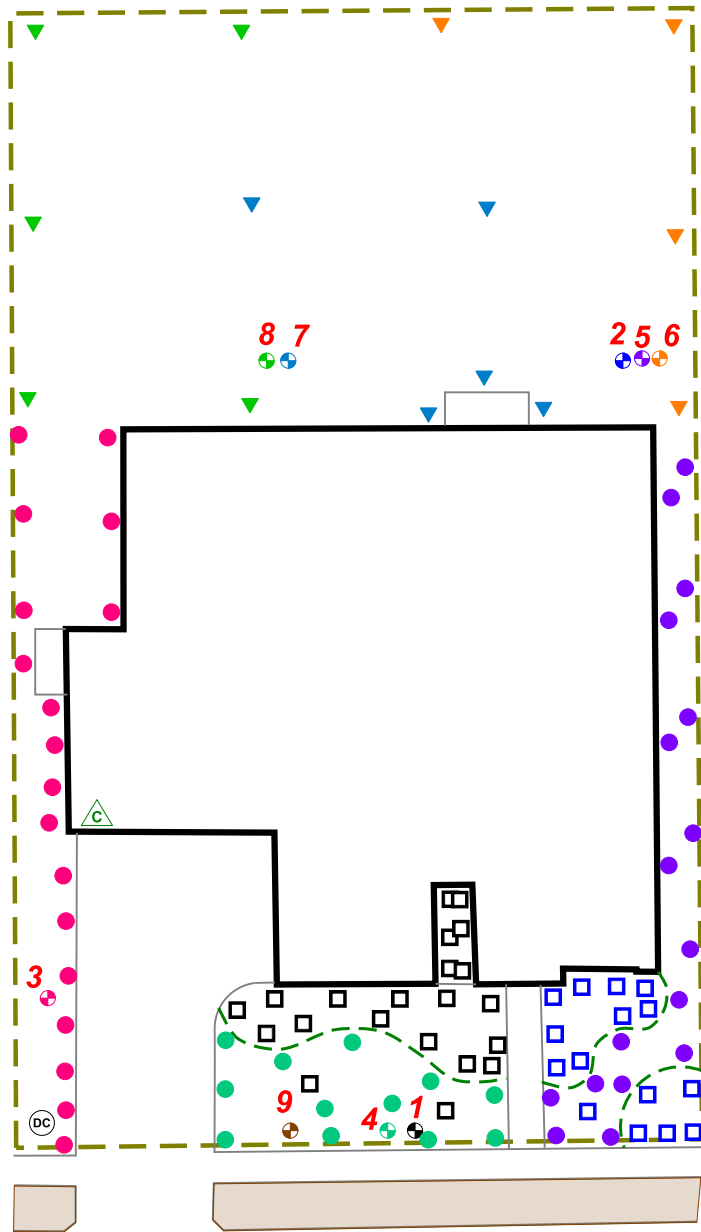

Recommended Maintenance

- Backflow – Test Annually (contact Lewis Sinclair 512-563-8762)
- Filter – Check Annually for debris
- Heads – Run system monthly checking for leaks or broken heads
- Valve Covers – Trim grass to keep exposed
- Controller – Seasonal update programming
- Winter – Run system briefly every 2 weeks if system turned off

Legend

- ⊙ DC Backflow
- ⊗ Control Valve
- Spray - Shrub
- Spray - Lawn
- ▼ Rotor - Lawn
- ▭ Drip Tubing
- - - Main Line

COMPLETION ITEMS PROVIDED

- The manufacturer’s manual for the controller.
- A seasonal watering schedule.
- A list of components that require maintenance and the recommended frequency of maintenance.
- A permanent sticker has been attached to the controller indicating the warranty period for the irrigation system and contact information.
- The corrected or re-drawn design plans indicating the actual installation and components of the system.
- Location and operation of the isolation valve.

System Owner / Representative

Date

[Signature]

04/29/21

NOTE: ALL Piping shown is diagrammatic and NOT illustrating actual location.

DATE:	2021 - 04 / 29
JOB NUMBER:	7864-1-BEL-2449
DRAWN BY:	SINCLAIR
CHECKED BY:	STUBBLEFIELD
REVISIONS:	COMPLETION: 6/10/2021
SHEET:	1 of 1
SCALE:	1" = 20'