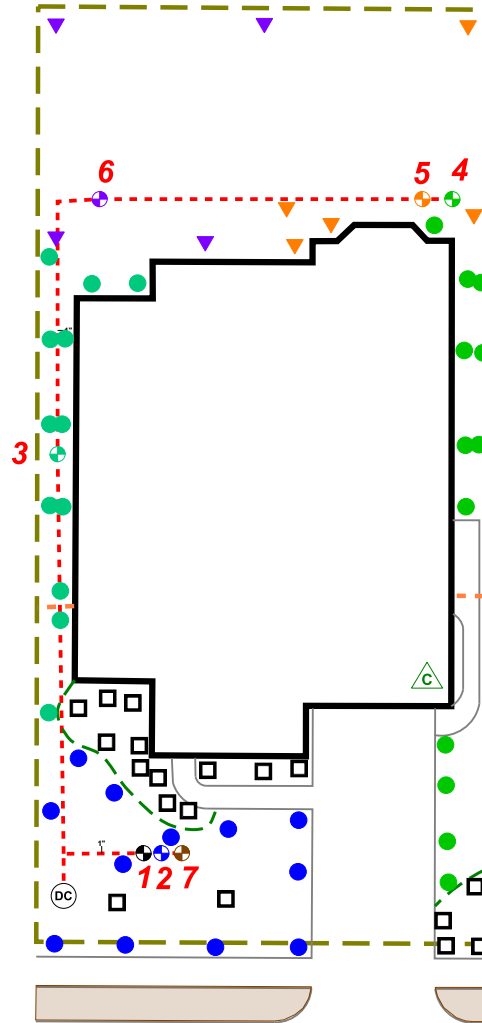

Recommended Maintenance

- Backflow – Test Annually (contact Lewis Sinclair 512-563-8762)
- Filter – Check Annually for debris
- Heads – Run system monthly checking for leaks or broken heads
- Valve Covers – Trim grass to keep exposed
- Controller – Seasonal update programming
- Winter – Run system briefly every 2 weeks if system turned off

Legend

- ⊙ DC Backflow
- ⊗ Control Valve
- Spray - Shrub
- Spray - Lawn
- ▼ Rotor - Lawn
- Drip Tubing
- - - Main Line

COMPLETION ITEMS PROVIDED

- The manufacturer's manual for the controller.
- A seasonal watering schedule.
- A list of components that require maintenance and the recommended frequency of maintenance.
- A permanent sticker has been attached to the controller indicating the warranty period for the irrigation system and contact information.
- The corrected or re-drawn design plans indicating the actual installation and components of the system.
- Location and operation of the isolation valve.

System Owner / Representative

Date

NOTE: ALL Piping shown is diagrammatic and NOT illustrating actual location.

SHEET: 1 of 1	SCALE: 1" = 20'	CHECKED BY: STUBBLEFIELD	DRAWN BY: SINCLAIR	JOB NUMBER: 7864-1-ISA-1213	DATE: 2021 - 05 / 16	REVISIONS: COMPLETION: 6/17/2021	PROJECT: 1213 ISAIAS DRIVE LEANDER, TX 78641 LOT 8, BLOCK C PALMERA BLUFF, SECTION 1	SHEET DESCRIPTION: IRRIGATION PLAN 	COMPANY: BEST OF TEXAS LANDSCAPES LIBERTY HILL, TEXAS 78642 (512) 260-1430 www.bestoftexaslandscapes.com
------------------	--------------------	-----------------------------	-----------------------	--------------------------------	-------------------------	--	---	--	---