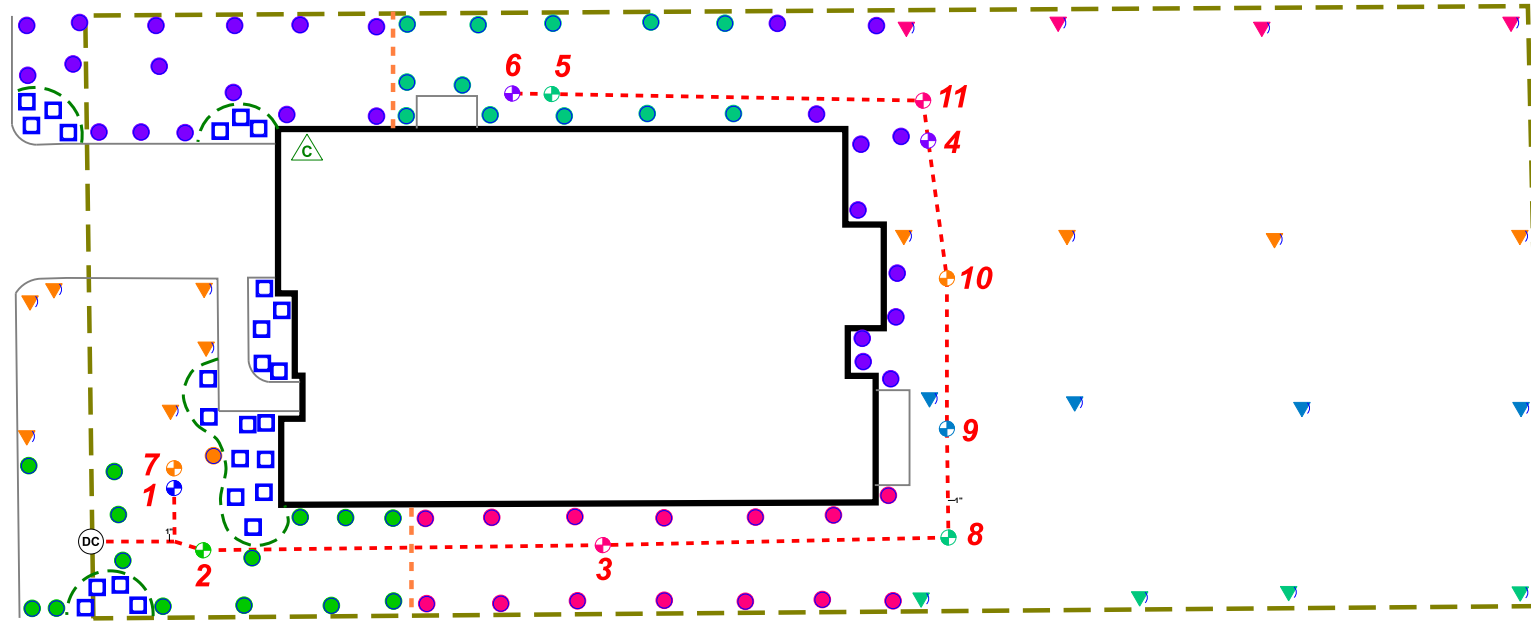

System Owner / Representative _____ Date _____

266 BRIGHT SKY DRIVE

Recommended Run Times (minutes)

- Spray – Shrub 12
- Spray – Lawn 25
- Rotor – Lawn 45

Recommended Monthly Cycles

1. (Water Days)
2. January 3
   - February 3
   - March 4
   - April 4
   - May 7
   - June 9
   - July 11
   - August 11
   - September 9
   - October 6
   - November 4
   - December 3

Legend

- **Backflow**
- **Control Valve**
- **Spray - Shrub**
- **Spray - Lawn**
- **Rotor - Lawn**
- **Drip Tubing**
- **Main Line**

COMPLETION ITEMS PROVIDED

- The manufacturer's manual for the controller.
- A seasonal watering schedule.
- A list of components that require maintenance and the recommended frequency of maintenance.
- A permanent sticker has been attached to the controller indicating the warranty period for the irrigation system and contact information.
- The corrected or re-drawn design plans indicating the actual installation and components of the system.
- Location and operation of the isolation valve.

Recommended Maintenance

- Backflow – Test Annually (contact Lewis Sinclair 512-563-8762)
- Filter – Check Annually for debris
- Heads – Run system monthly checking for leaks or broken heads
- Valve Covers – Trim grass to keep exposed
- Controller – Seasonal update programming
- Winter – Run system briefly every 2 weeks if system turned off

This irrigation system has been installed in accordance with all applicable state and local laws, ordinances, rules, regulations or orders. I have tested the system and determined that it has been installed according to the irrigation plan and is properly adjusted for the most efficient application of water at this time.

NOTE: ALL Piping shown is diagrammatic and NOT illustrating actual location.

DATE: 2019 - 11 / 08
JOB NUMBER: 78737-BR1-286
DRAWN BY: SINCLAIR
CHECKED BY: STUBBLEFIELD
SCALE: 1" = 20'
SHEET: 1 of 1

REVISIONS:
COMPLETION: 12/02/19

PROJECT:
266 BRIGHT SKY DRIVE
AUSTIN TX 78737
LOT 19
HIGHPOINTE

SHEET DESCRIPTION:
IRRIGATION PLAN

COMPANY:
BEST OF TEXAS LANDSCAPES
LIBERTY HILL, TEXAS 78642
(512) 260-1430
www.bestoftexaslandscapes.com

11/08/2019