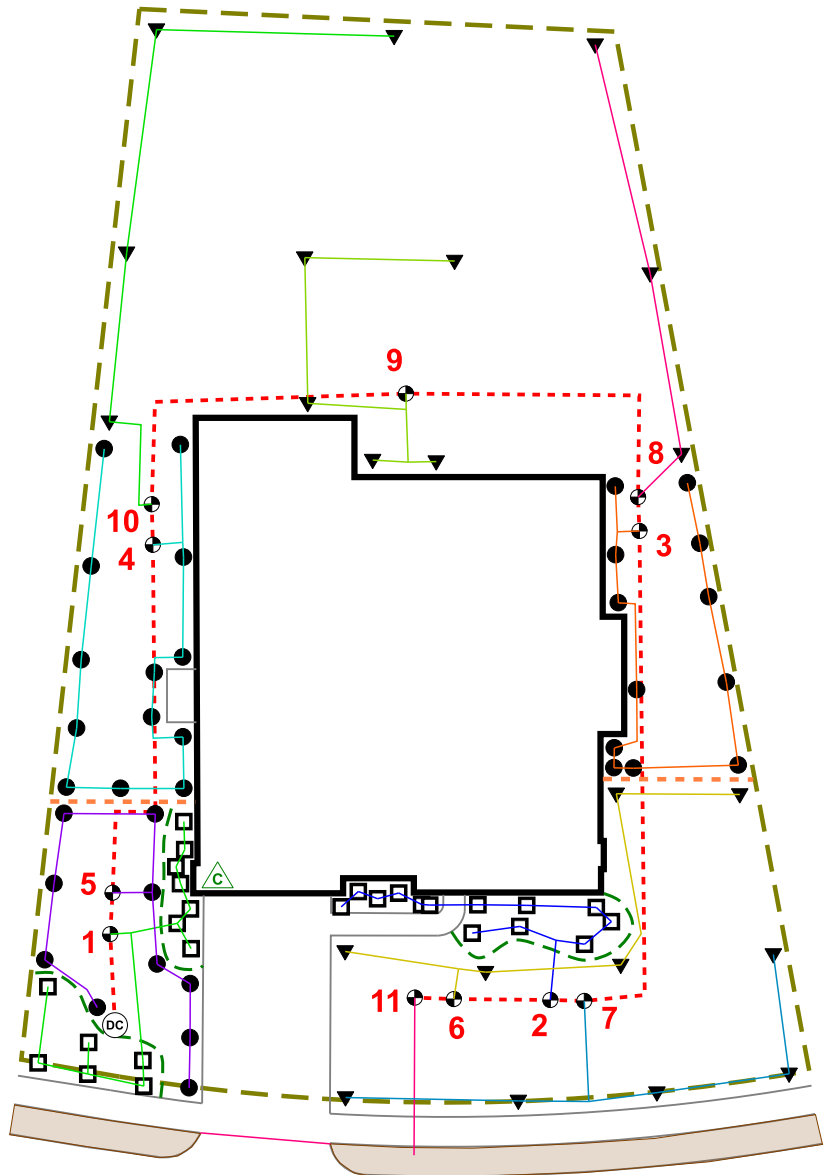

Legend

- ⊙ DC Backflow
- ⊗ Control Valve
- Spray - Shrub
- Spray - Lawn
- ▼ Rotor - Lawn
- Drip Tubing
- - - Main Line

COMPLETION ITEMS PROVIDED

- The manufacturer's manual for the controller.
- A seasonal watering schedule.
- A list of components that require maintenance and the recommended frequency of maintenance.
- A permanent sticker has been attached to the controller indicating the warranty period for the irrigation system and contact information.
- The corrected or re-drawn design plans indicating the actual installation and components of the system.
- Location and operation of the isolation valve.

SHEET:
1 of 1

SCALE:
1" = 20'