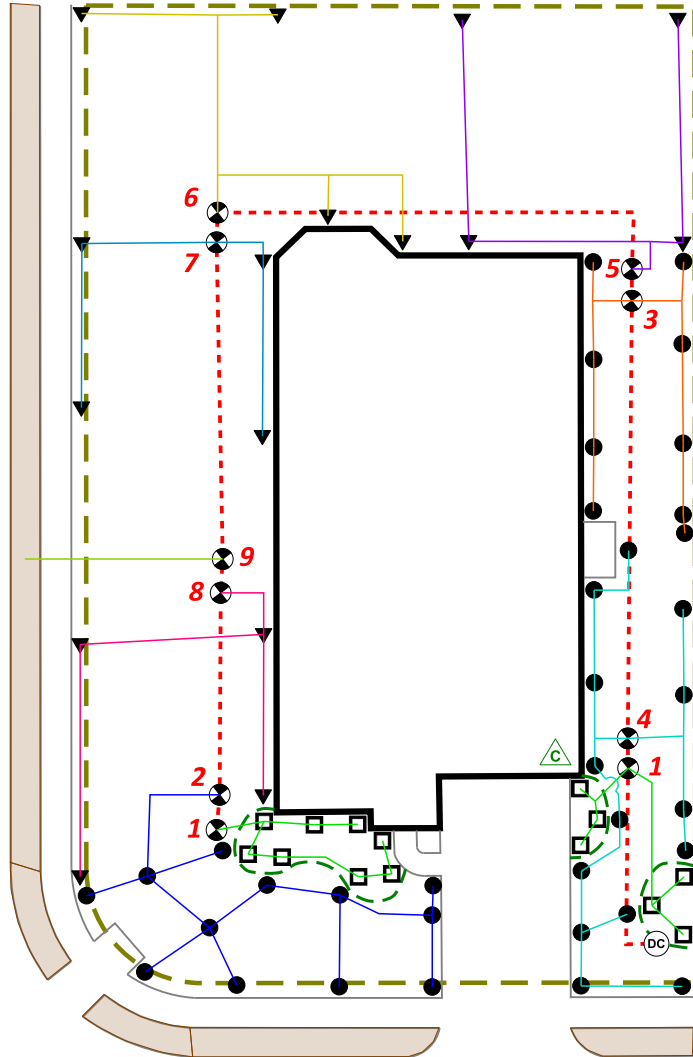

Legend

- ⊙ DC Backflow
- ⊗ Control Valve
- Spray - Shrub
- Spray - Lawn
- ▼ Rotor - Lawn
- Drip Tubing
- - - Main Line

COMPLETION ITEMS PROVIDED

- The manufacturer’s manual for the controller.
- A seasonal watering schedule.
- A list of components that require maintenance and the recommended frequency of maintenance.
- A permanent sticker has been attached to the controller indicating the warranty period for the irrigation system and contact information.
- The corrected or re-drawn design plans indicating the actual installation and components of the system.
- Location and operation of the isolation valve.

3117 LAGO WAY

J

08/04/19

This irrigation system has been installed in accordance with all applicable state and local laws, ordinances, rules, regulations or orders. I have tested the system and determined that it has been installed according to the irrigation plan and is properly adjusted for the most efficient application of water at this time.

NOTE: ALL Piping shown is diagrammatic and NOT illustrating actual location.

System Owner / Representative

Date

SHEET: 1 of 1	SCALE: 1" = 20'	CHECKED BY: STUBBLEFIELD	DRAWN BY: SINCLAIR	JOB NUMBER: 78665-LAG-3117	DATE: 2019 - 08 / 04	REVISIONS: COMPLETION: 08/28/2019	PROJECT: 3117 LAGO WAY ROUND ROCK, TX 78665 LOT 5, BLOCK Z VIZCAYA	SHEET DESCRIPTION: IRRIGATION PLAN 	COMPANY: BEST OF TEXAS LANDSCAPES LIBERTY HILL, TEXAS 78642 (512) 260-1430 www.bestoftexaslandscapes.com
------------------	--------------------	-----------------------------	-----------------------	-------------------------------	-------------------------	---	--	---	--